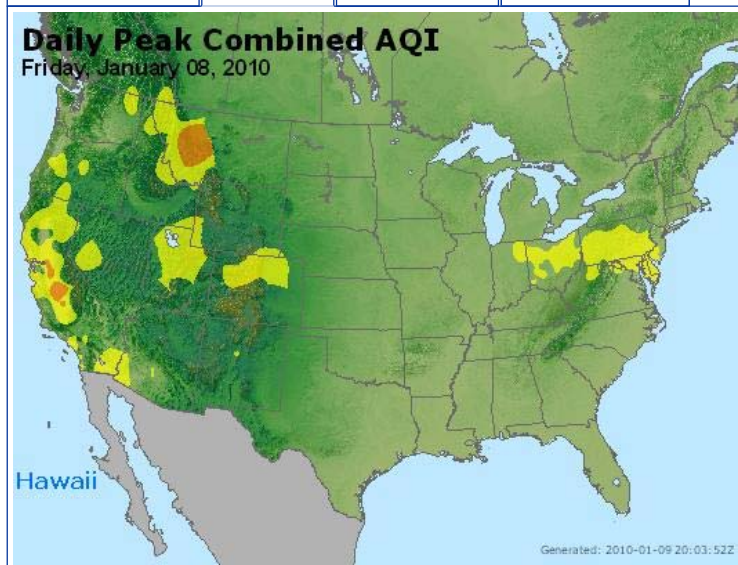

[About AIRNow](#) | [AIRNow Partners](#) | [FAQs](#) | [Contact Us](#)

Search:

LOCAL AIR QUALITY CONDITIONS AND FORECASTS

Zip Code: State:

[U.S. Air Quality Summary (text)](#)

[AIRNow Home](#) >> [Air Quality Maps Archive](#) >> **United States**

- [AQI Animation](#)
- [AQI Peak](#)
- [Ozone Peak](#)
- [Particles Peak](#)

- Good
- Moderate
- USG
- Unhealthy
- Very Unhealthy
- Hazardous
- !
- Action Day

QUICK LINKS

Air Quality Action Days / Alerts AirCompare Air Quality Index (AQI) Calculator: AQI to Concentration Calculator: Concentration to AQI Canada Air Quality EnviroFlash E-mail FAQs Health Health Providers International Kids	Monitor Maps Movies NAQ Conferences NOAA Older Adults Ozone Particle Pollution (PM2.5, PM10) List of Partners For Partners Picturebook Publications Publicaciones (en español)	School Flag Program Smoke from Fires Students Teacher's Workshop Resources Toolkit for Facilitators UV Visibility Cameras Weathercasters What You Can Do

[Maps (1/1/2009 - 10/11/2009)](#) | [About the Data](#) | [For research and decision-making exercises](#) | [For feeds of AIRNOW data](#)

[Privacy and Security](#) | [Accessibility](#) | [Contact Us](#)

- [AIRNow on Facebook](#)
- [Subscribe to RSS](#)
- [Follow Us on Twitter](#)
- [Mobile](#)