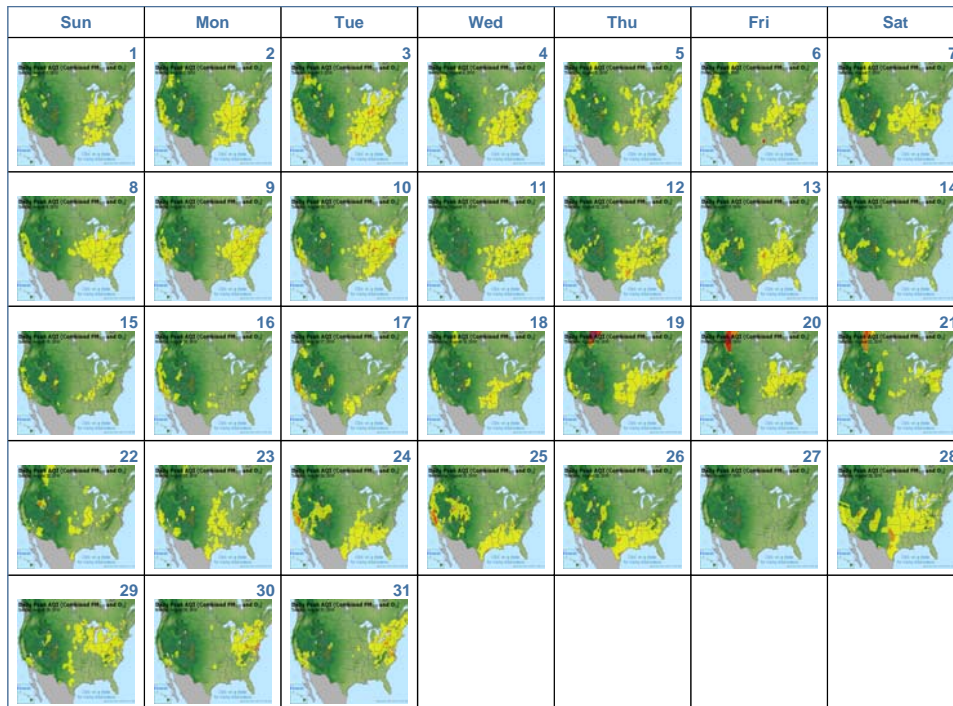

[About AIRNow](#) | [AIRNow Partners](#) | [FAQs](#) | [Contact Us](#)

Search:

LOCAL AIR QUALITY CONDITIONS AND FORECASTS

Zip Code: State:

[U.S. Air Quality Summary (text)](#)

[AIRNow Home](#) >> **Air Quality Maps - Archive - Monthly Overview**

Note: It is not possible to display maps prior to October 12, 2009 with our new system. For older maps please visit the [1/1/2009 - 10/11/2009 map directory](#) for instructions.

Map Type: ☐ AQI Peak ☐ United States

Map Region: ☐ United States

Month: ☐ August ☐ 2010

August 2010

[Maps (1/1/2009 - 10/11/2009)](#) | [About the Data](#) | [For research and decision-making exercises](#) | [For feeds of AIRNOW data](#)

[Privacy and Security](#) | [Accessibility](#) | [Contact Us](#)

[AIRNow on Facebook](#) [Subscribe to RSS](#) [Follow Us on Twitter](#) [Mobile](#)