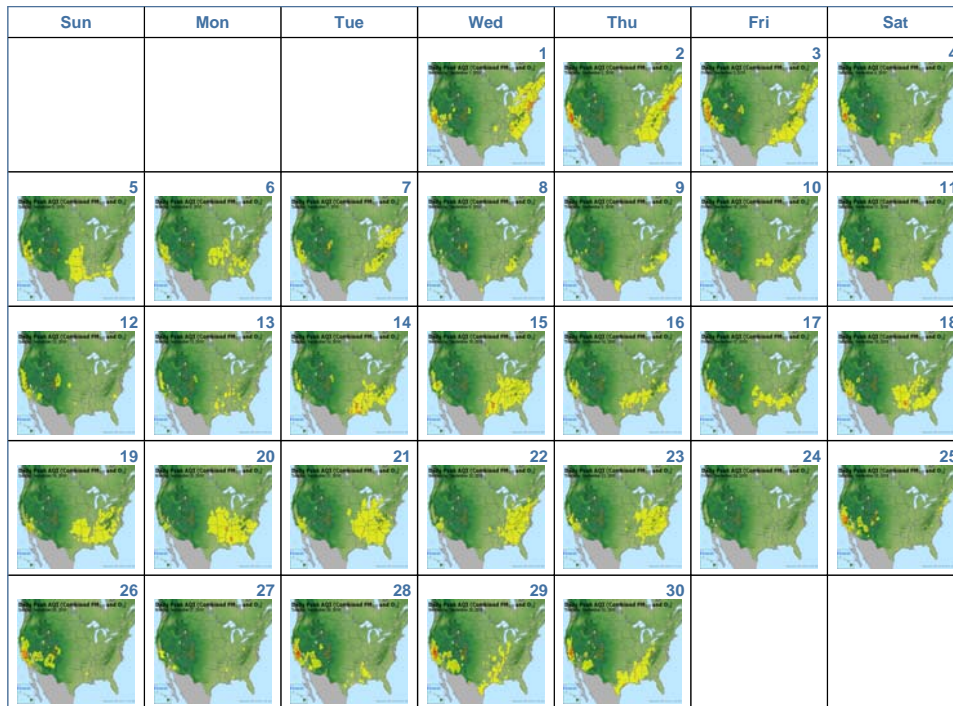

[About AIRNow](#) | [AIRNow Partners](#) | [FAQs](#) | [Contact Us](#)

Search:

LOCAL AIR QUALITY CONDITIONS AND FORECASTS

Zip Code: State:

[U.S. Air Quality Summary (text)](#)

[AIRNow Home](#) >> **Air Quality Maps - Archive - Monthly Overview**

Note: It is not possible to display maps prior to October 12, 2009 with our new system. For older maps please visit the [1/1/2009 - 10/11/2009 map directory](#) for instructions.

Map Type: ☐ AQI Peak ☒ United States
Map Region:
Month: ☐ September ☒ 2010 **Year:**

September 2010

[Maps (1/1/2009 - 10/11/2009)](#) | [About the Data](#) | [For research and decision-making exercises](#) | [For feeds of AIRNOW data](#)

[Privacy and Security](#) | [Accessibility](#) | [Contact Us](#)

[AIRNow on Facebook](#)
[Subscribe to RSS](#)
[Follow Us on Twitter](#)
[Mobile](#)