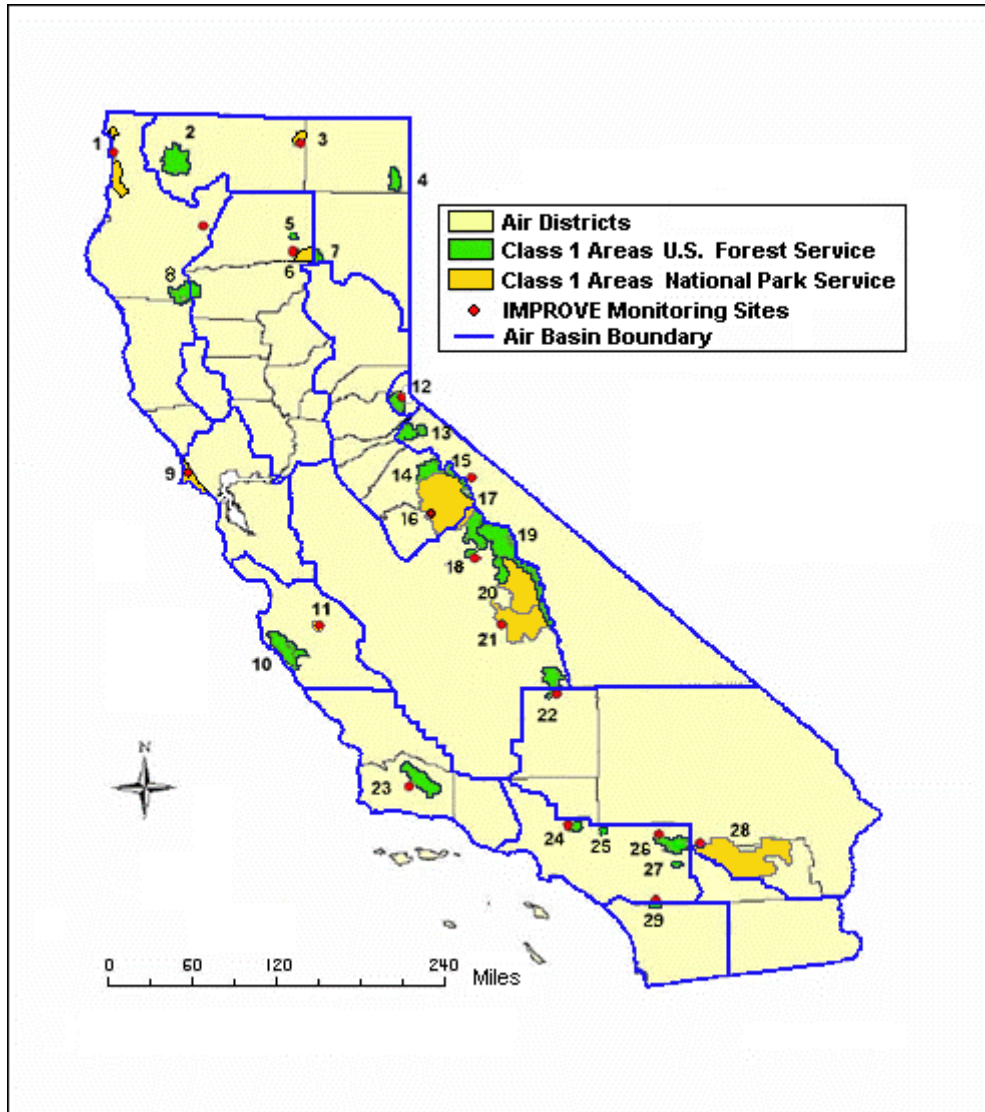

# California's Class 1 Areas

1. Redwood National Park
2. Marble Mountain Wilderness Area
3. Lava Beds Wilderness Area
4. South Warner Wilderness Area
5. Thousand Lakes Wilderness Area
6. Lassen Volcanic National Park
7. Caribou Wilderness Area
8. Yolla Bolly Middle Eel Wilderness Area
9. Point Reyes Wilderness Area
10. Ventana Wilderness Area
11. Pinnacles Wilderness Area
12. Desolation Wilderness Area
13. Mokelumne Wilderness Area
14. Emigrant Wilderness Area
15. Hoover Wilderness Area
16. Yosemite National Park
17. Ansel Adams Wilderness Area
18. Kaiser Wilderness Area
19. John Muir Wilderness Area
20. Kings Canyon National Park
21. Sequoia National Park
22. Dome Land Wilderness Area
23. San Rafael Wilderness Area
24. San Gabriel Wilderness Area
25. Cucamonga Wilderness Area
26. San Geronio Wilderness Area
27. San Jacinto Wilderness Area
28. Joshua Tree Wilderness Area
29. Agua Tibia Wilderness Area