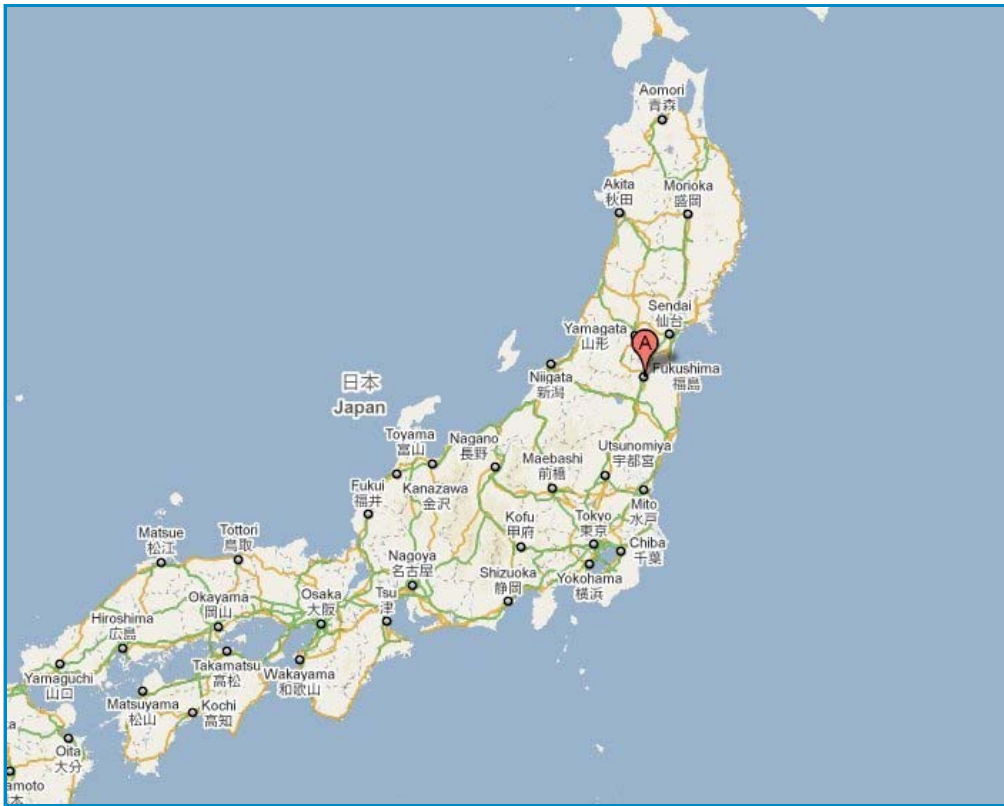

## Fukushima, Japan Nuclear Facility Declares State Of Emergency [This is the print preview: Back to normal view »](#)

First Posted: 03/11/11 12:29 PM Updated: 03/11/11 01:55 PM

A nuclear power plant in the Fukushima Prefecture in Japan is under a state of emergency following the massive [8.9-magnitude earthquake](#) that shook the nation today.

Located in northern Japan, the Fukushima Prefecture has [a population of 2 million](#) and lies in [an area heavily impacted](#) by the earthquake. A dam broke nearby, washing away homes, [Reuters reported](#).

See where Fukushima is located in Japan in the map below. Read more on the nuclear emergency from the Associated Press [here](#).

FOLLOW HUFFPOST WORLD

ON

Facebook:

[Like](#)

9K

Twitter:

[GET ALERTS](#)