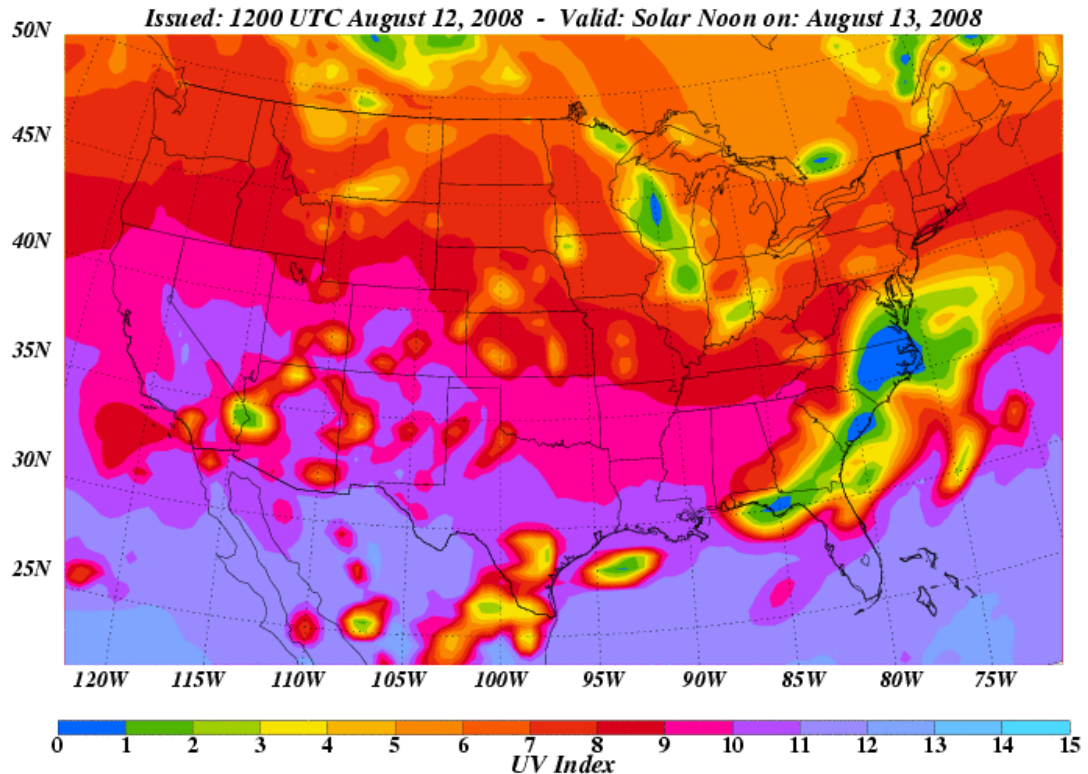

- SunWise Home
- Basic Information
- Newsroom
- Awards
- Schools
- Kids
- Communities
- UV Index
- Action Steps
- Recognition Program
- Publications
- Related Links
- Frequent Questions
- Glossary
- Site Map
- En Español

- [UV Index](#)
- [UV Index Scale](#)
- [How UV Index is Calculated](#)
- [UV Alert](#)
- [Health Effects of Overexposure](#)
- [UV Index Resources](#)

UV Index

[Four-day forecast map](#) | [Lookup your index](#) | [Related links](#)

The ozone layer shields the Earth from harmful UV radiation. Ozone depletion, as well as seasonal and weather variations, cause different amounts of UV radiation to reach the Earth at any given time. Developed by the National Weather Service (NWS) and EPA, the UV Index predicts the next day's ultraviolet radiation levels on a 1-11+ scale, helping people determine appropriate sun-protective behaviors. EPA will issue a [UV Alert](#) when the level of solar UV radiation is predicted to be unusually high, and consequently the risk of overexposure is greater.

UV Index Forecast Map

The forecast map shows contour lines of predicted UV Index values during the [solar noon](#) hour. The map is created daily from National Weather Service forecast data. **Click the buttons for Day 2, Day 3, or Day 4 to see the UV Index forecast for following days.** You may notice a brief delay as each map loads. (To find the time of solar noon at your location, use the [sunrise-sunset-solar noon calculator](#) at the NOAA Web site.)

- [DAY 1](#)
- [DAY 2](#)
- [DAY 3](#)
- [DAY 4](#)

UV INDEX FORECAST

Find Today's UV Index For Your City/Town

The UV Index is [calculated](#) daily. Enter your ZIP Code or city and state below for today's UV Index in your area. If a [UV Alert](#) is in effect for your area, that information is included with the UV Index.

ZIP Code: