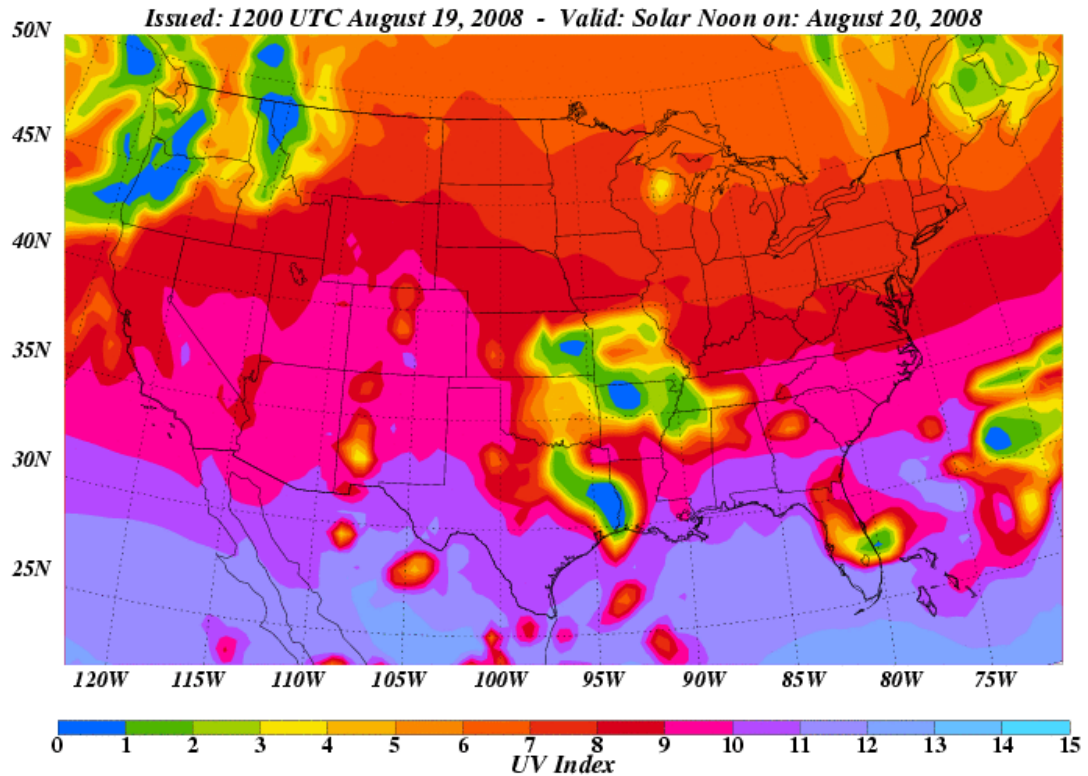

- SunWise Home
- Basic Information
- Newsroom
- Awards
- Schools
- Kids
- Communities
- UV Index
- Action Steps
- Recognition Program
- Publications
- Related Links
- Frequent Questions
- Glossary
- Site Map
- En Español

- [UV Index](#)
- [UV Index Scale](#)
- [How UV Index is Calculated](#)
- [UV Alert](#)
- [Health Effects of Overexposure](#)
- [UV Index Resources](#)

UV Index

[Four-day forecast map](#) | [Lookup your index](#) | [Related links](#)

The ozone layer shields the Earth from harmful UV radiation. Ozone depletion, as well as seasonal and weather variations, cause different amounts of UV radiation to reach the Earth at any given time. Developed by the National Weather Service (NWS) and EPA, the UV Index predicts the next day's ultraviolet radiation levels on a 1-11+ scale, helping people determine appropriate sun-protective behaviors. EPA will issue a [UV Alert](#) when the level of solar UV radiation is predicted to be unusually high, and consequently the risk of overexposure is greater.

UV Index Forecast Map

The forecast map shows contour lines of predicted UV Index values during the [solar noon](#) hour. The map is created daily from National Weather Service forecast data. **Click the buttons for Day 2, Day 3, or Day 4 to see the UV Index forecast for following days.** You may notice a brief delay as each map loads. (To find the time of solar noon at your location, use the [sunrise-sunset-solar noon calculator](#) at the NOAA Web site.)

- [DAY 1](#)
- [DAY 2](#)
- [DAY 3](#)
- [DAY 4](#)

UV INDEX FORECAST

Find Today's UV Index For Your City/Town

The UV Index is [calculated](#) daily. Enter your ZIP Code or city and state below for today's UV Index in your area. If a [UV Alert](#) is in effect for your area, that information is included with the UV Index.

ZIP Code: