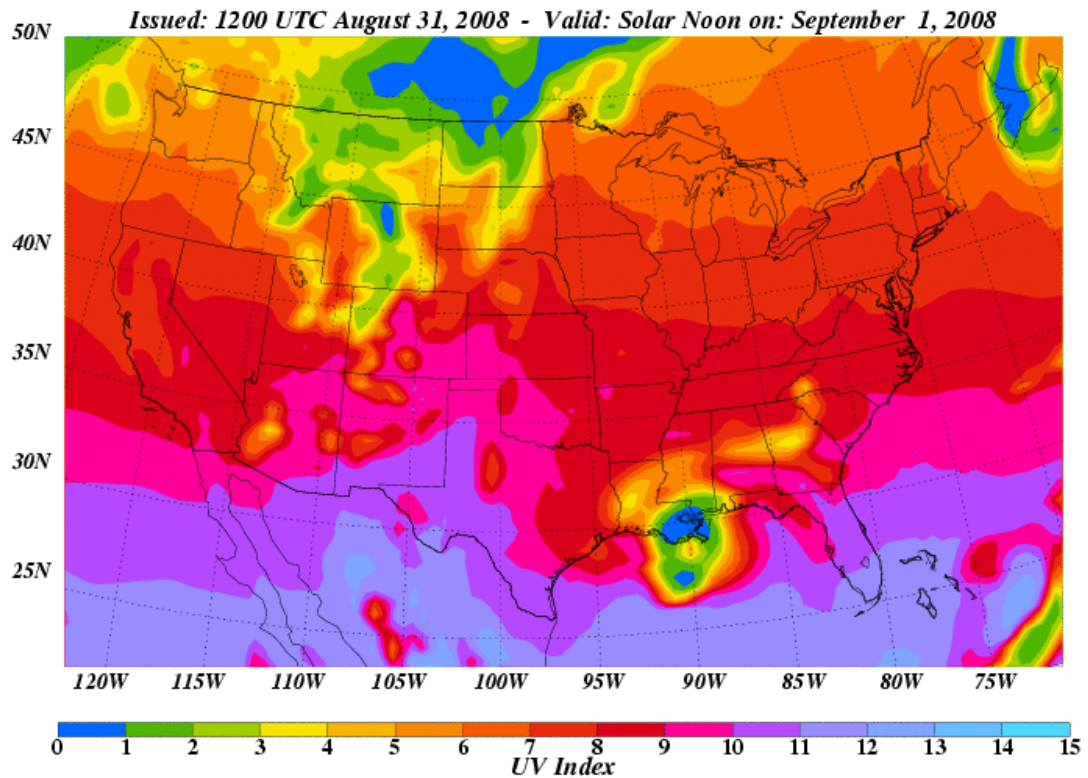

- SunWise Home
- Basic Information
- Newsroom
- Awards
- Schools
- Kids
- Communities
- UV Index
- Action Steps
- Recognition Program
- Publications
- Related Links
- Frequent Questions
- Glossary
- Site Map
- En Español

- [UV Index](#)
- [UV Index Scale](#)
- [How UV Index is Calculated](#)
- [UV Alert](#)
- [Health Effects of Overexposure](#)
- [UV Index Resources](#)

UV Index

[Four-day forecast map](#) | [Lookup your index](#) | [Related links](#)

The ozone layer shields the Earth from harmful UV radiation. Ozone depletion, as well as seasonal and weather variations, cause different amounts of UV radiation to reach the Earth at any given time. Developed by the National Weather Service (NWS) and EPA, the UV Index predicts the next day's ultraviolet radiation levels on a 1-11+ scale, helping people determine appropriate sun-protective behaviors. EPA will issue a [UV Alert](#) when the level of solar UV radiation is predicted to be unusually high, and consequently the risk of overexposure is greater.

UV Index Forecast Map

The forecast map shows contour lines of predicted UV Index values during the [solar noon](#) hour. The map is created daily from National Weather Service forecast data. **Click the buttons for Day 2, Day 3, or Day 4 to see the UV Index forecast for following days.** You may notice a brief delay as each map loads. (To find the time of solar noon at your location, use the [sunrise-sunset-solar noon calculator](#) at the NOAA Web site.)

- [DAY 1](#)
- [DAY 2](#)
- [DAY 3](#)
- [DAY 4](#)

UV INDEX FORECAST

Find Today's UV Index For Your City/Town

The UV Index is [calculated](#) daily. Enter your ZIP Code or city and state below for today's UV Index in your area. If a [UV Alert](#) is in effect for your area, that information is included with the UV Index.

ZIP Code: