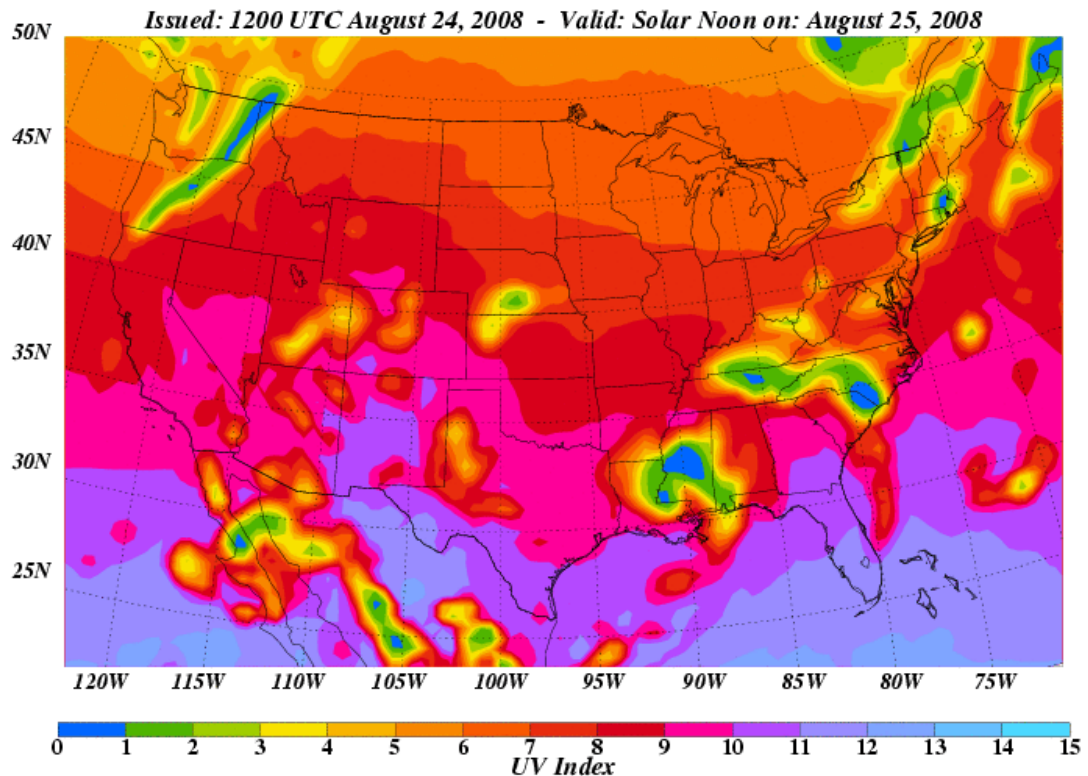

- SunWise Home
- Basic Information
- Newsroom
- Awards
- Schools
- Kids
- Communities
- UV Index
- Action Steps
- Recognition Program
- Publications
- Related Links
- Frequent Questions
- Glossary
- Site Map
- En Español

- [UV Index](#)
- [UV Index Scale](#)
- [How UV Index is Calculated](#)
- [UV Alert](#)
- [Health Effects of Overexposure](#)
- [UV Index Resources](#)

UV Index

[Four-day forecast map](#) | [Lookup your index](#) | [Related links](#)

The ozone layer shields the Earth from harmful UV radiation. Ozone depletion, as well as seasonal and weather variations, cause different amounts of UV radiation to reach the Earth at any given time. Developed by the National Weather Service (NWS) and EPA, the UV Index predicts the next day's ultraviolet radiation levels on a 1-11+ scale, helping people determine appropriate sun-protective behaviors. EPA will issue a [UV Alert](#) when the level of solar UV radiation is predicted to be unusually high, and consequently the risk of overexposure is greater.

UV Index Forecast Map

The forecast map shows contour lines of predicted UV Index values during the [solar noon](#) hour. The map is created daily from National Weather Service forecast data. **Click the buttons for Day 2, Day 3, or Day 4 to see the UV Index forecast for following days.** You may notice a brief delay as each map loads. (To find the time of solar noon at your location, use the [sunrise-sunset-solar noon calculator](#) at the NOAA Web site.)

- [DAY 1](#)
- [DAY 2](#)
- [DAY 3](#)
- [DAY 4](#)

UV INDEX FORECAST

Find Today's UV Index For Your City/Town

The UV Index is [calculated](#) daily. Enter your ZIP Code or city and state below for today's UV Index in your area. If a [UV Alert](#) is in effect for your area, that information is included with the UV Index.

ZIP Code: