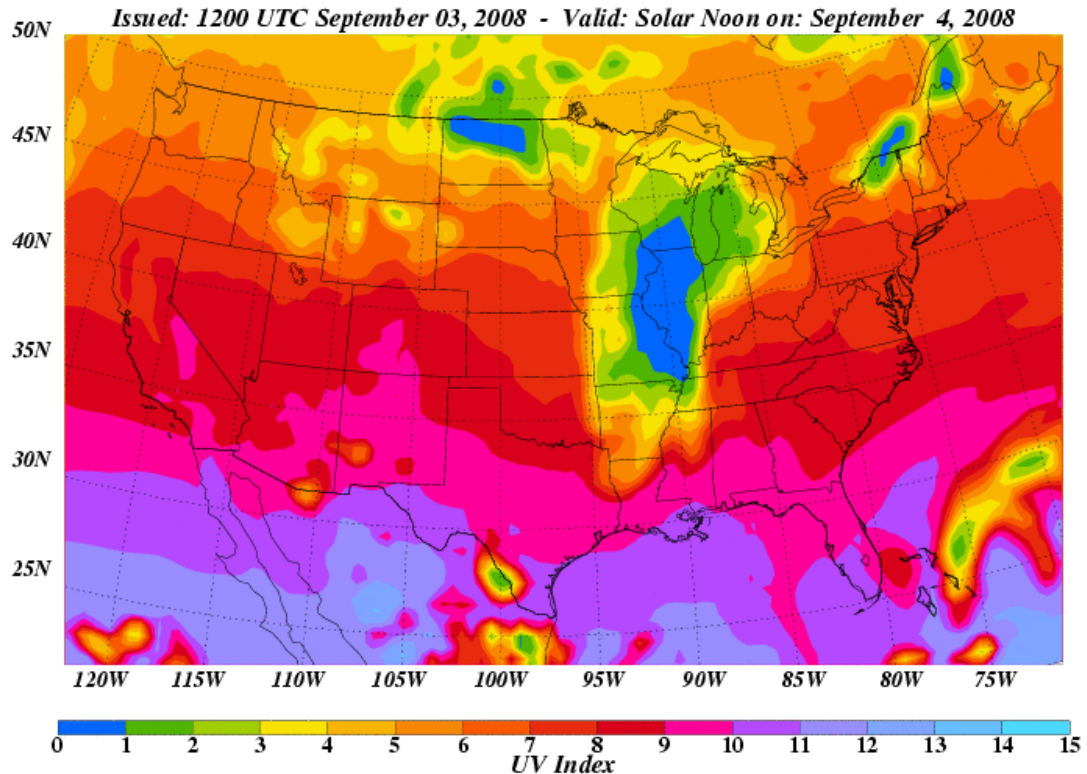

- [SunWise Home](#)
- [Basic Information](#)
- [Newsroom](#)
- [Awards](#)
- [Schools](#)
- [Kids](#)
- [Communities](#)
- [UV Index](#)
- [Action Steps](#)
- [Recognition Program](#)
- [Publications](#)
- [Related Links](#)
- [Frequent Questions](#)
- [Glossary](#)
- [Site Map](#)
- [En Español](#)

- [UV Index](#)
- [UV Index Scale](#)
- [How UV Index is Calculated](#)
- [UV Alert](#)
- [Health Effects of Overexposure](#)
- [UV Index Resources](#)

UV Index

[Four-day forecast map](#) | [Lookup your index](#) | [Related links](#)

The ozone layer shields the Earth from harmful UV radiation. Ozone depletion, as well as seasonal and weather variations, cause different amounts of UV radiation to reach the Earth at any given time. Developed by the National Weather Service (NWS) and EPA, the UV Index predicts the next day's ultraviolet radiation levels on a 1-11+ scale, helping people determine appropriate sun-protective behaviors. EPA will issue a [UV Alert](#) when the level of solar UV radiation is predicted to be unusually high, and consequently the risk of overexposure is greater.

UV Index Forecast Map

The forecast map shows contour lines of predicted UV Index values during the [solar noon](#) hour. The map is created daily from National Weather Service forecast data. **Click the buttons for Day 2, Day 3, or Day 4 to see the UV Index forecast for following days.** You may notice a brief delay as each map loads. (To find the time of solar noon at your location, use the [sunrise-sunset-solar noon calculator](#) at the NOAA Web site.)

- [DAY 1](#)
- [DAY 2](#)
- [DAY 3](#)
- [DAY 4](#)

UV INDEX FORECAST

Find Today's UV Index For Your City/Town

The UV Index is [calculated](#) daily. Enter your ZIP Code or city and state below for today's UV Index in your area. If a [UV Alert](#) is in effect for your area, that information is included with the UV Index.

ZIP Code: