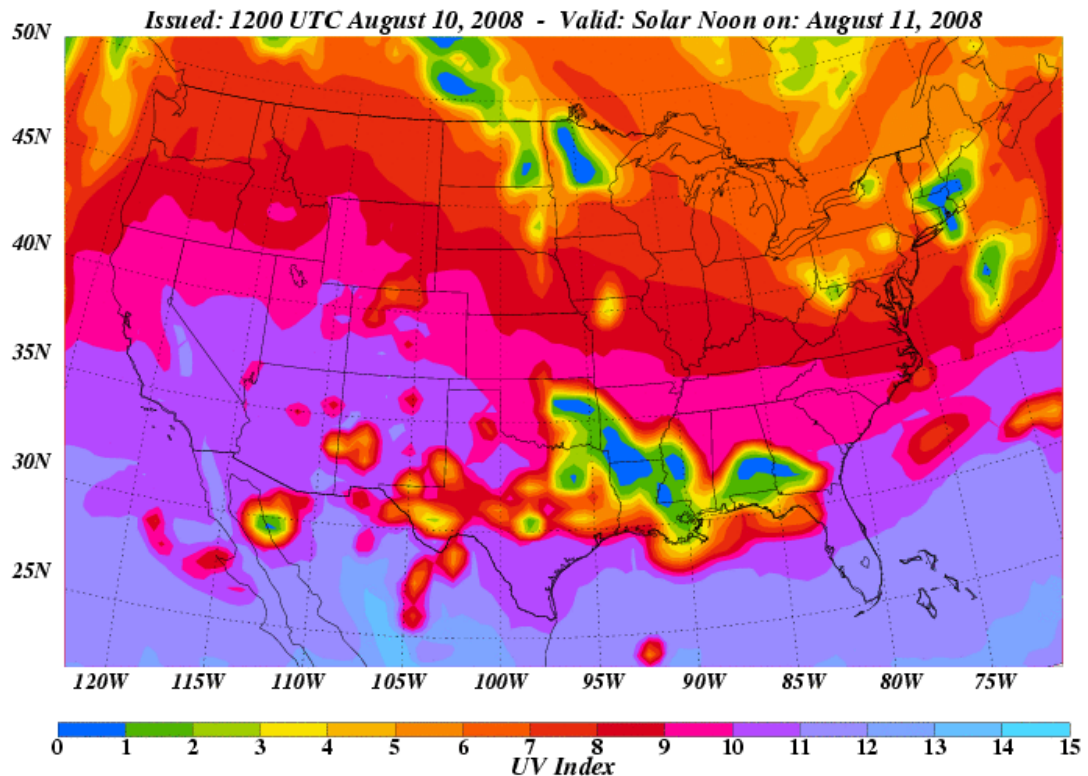

- SunWise Home
- Basic Information
- Newsroom
- Awards
- Schools
- Kids
- Communities
- UV Index
- Action Steps
- Recognition Program
- Publications
- Related Links
- Frequent Questions
- Glossary
- Site Map
- En Español

- [UV Index](#)
- [UV Index Scale](#)
- [How UV Index is Calculated](#)
- [UV Alert](#)
- [Health Effects of Overexposure](#)
- [UV Index Resources](#)

UV Index

[Four-day forecast map](#) | [Lookup your index](#) | [Related links](#)

The ozone layer shields the Earth from harmful UV radiation. Ozone depletion, as well as seasonal and weather variations, cause different amounts of UV radiation to reach the Earth at any given time. Developed by the National Weather Service (NWS) and EPA, the UV Index predicts the next day's ultraviolet radiation levels on a 1-11+ scale, helping people determine appropriate sun-protective behaviors. EPA will issue a [UV Alert](#) when the level of solar UV radiation is predicted to be unusually high, and consequently the risk of overexposure is greater.

UV Index Forecast Map

The forecast map shows contour lines of predicted UV Index values during the [solar noon](#) hour. The map is created daily from National Weather Service forecast data. **Click the buttons for Day 2, Day 3, or Day 4 to see the UV Index forecast for following days.** You may notice a brief delay as each map loads. (To find the time of solar noon at your location, use the [sunrise-sunset-solar noon calculator](#) at the NOAA Web site.)

- [DAY 1](#)
- [DAY 2](#)
- [DAY 3](#)
- [DAY 4](#)

UV INDEX FORECAST

Find Today's UV Index For Your City/Town

The UV Index is [calculated](#) daily. Enter your ZIP Code or city and state below for today's UV Index in your area. If a [UV Alert](#) is in effect for your area, that information is included with the UV Index.

ZIP Code: