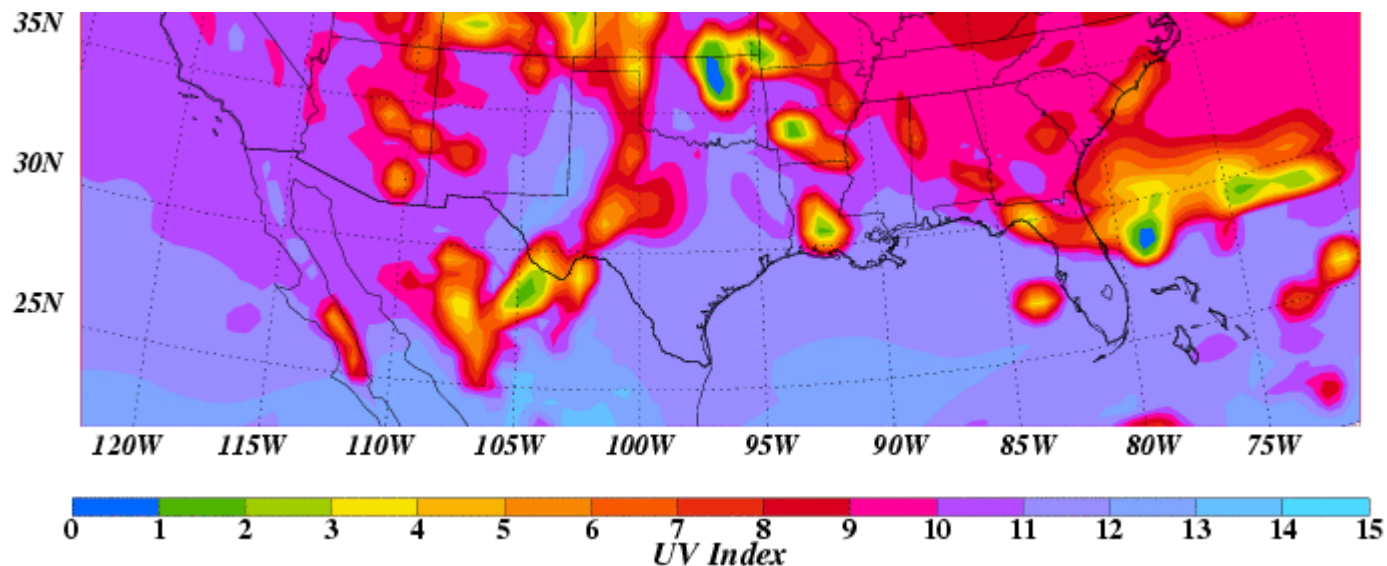

Find Today's UV Index For Your City/Town

The UV Index is [calculated](#) daily. Enter your ZIP Code or city and state below for today's UV Index in your area. (Not available for Alaska and Hawaii.) If a [UV Alert](#) is in effect for your area, that information is included with the UV Index.

ZIP Code:

OR

City Name:

And

State: