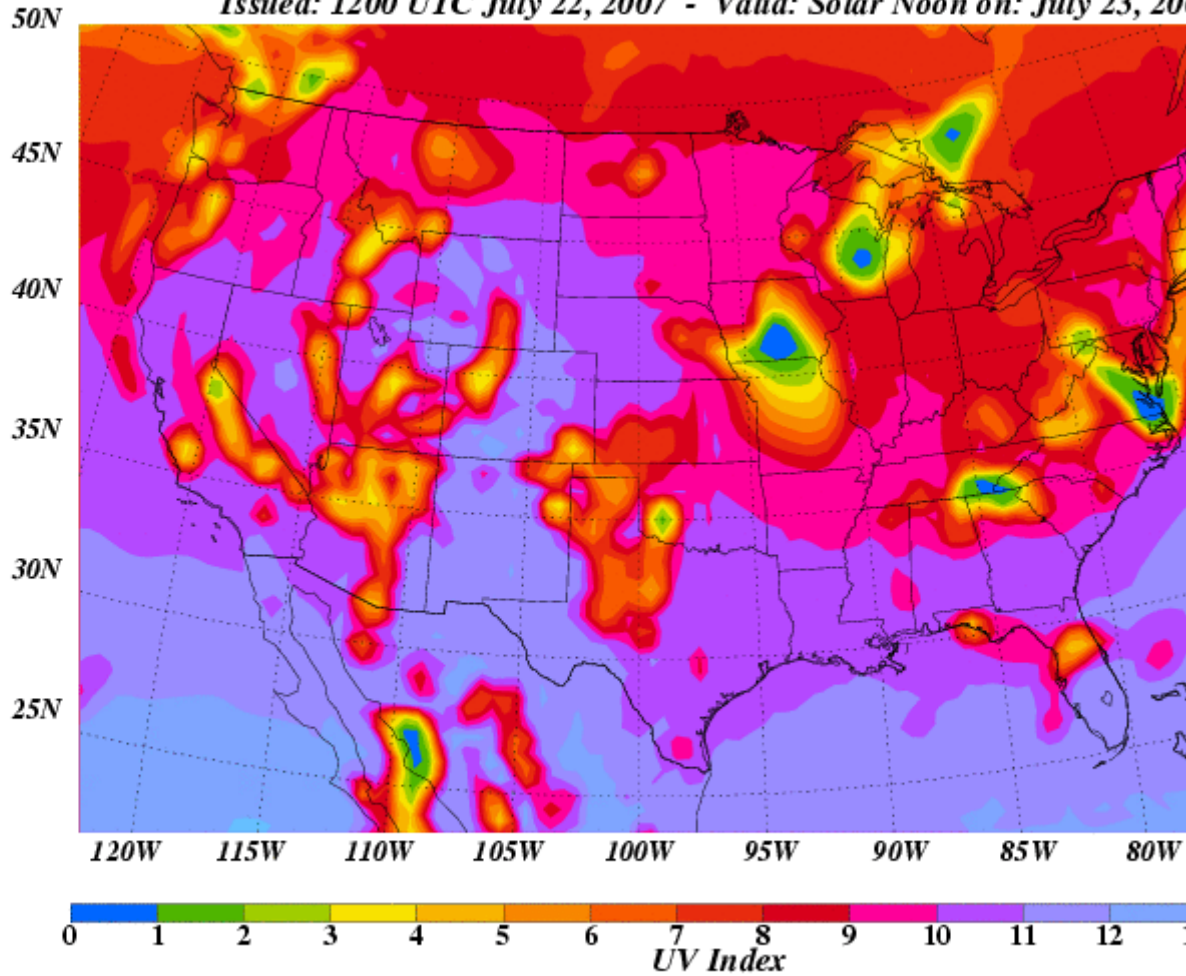

UV INDEX FORECAST

Issued: 1200 UTC July 22, 2007 - Valid: Solar Noon on: July 23, 2007

Find Today's UV Index For Your City/Town

The UV Index is [calculated](#) daily. Enter your ZIP Code or city and state below for today's UV Index in your area. (Hawaii.) If a [UV Alert](#) is in effect for your area, that information is included with the UV Index.

ZIP Code:

OR

City Name:

And

State:

Your Environmental News Flash

[Sign up to receive UV Alerts by e-mail.](#)

[More Information](#)

You can also look up UV Index using the following resources.