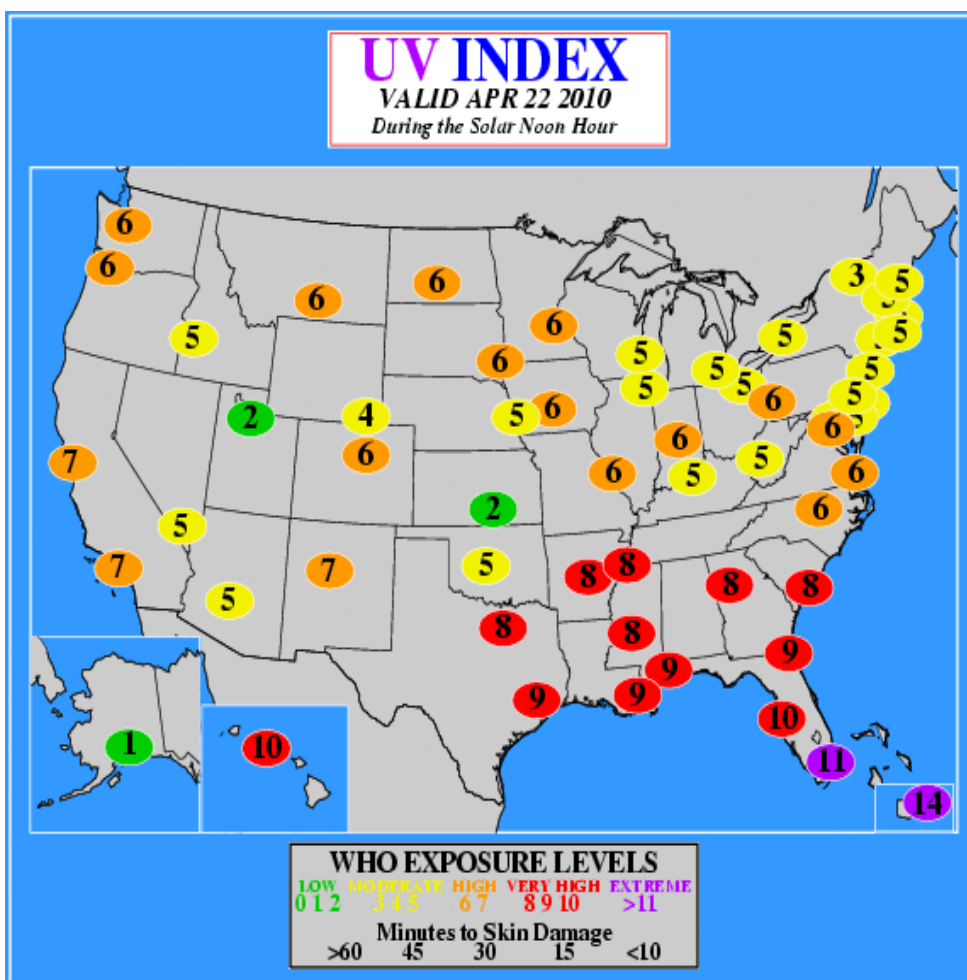

## SunWise Program

<http://www.epa.gov/sunwise/uvicitymap.html>  
 Last updated on Thursday, December 03, 2009

You are here: [EPA Home](#) | [Ozone Layer Depletion](#) | [SunWise](#) | [Cities UV Index forecast](#)

## Cities UV Index forecast

The map below shows predicted UV Index values during the solar noon hour for about 50 U.S. cities. It is created daily by the National Weather Service.