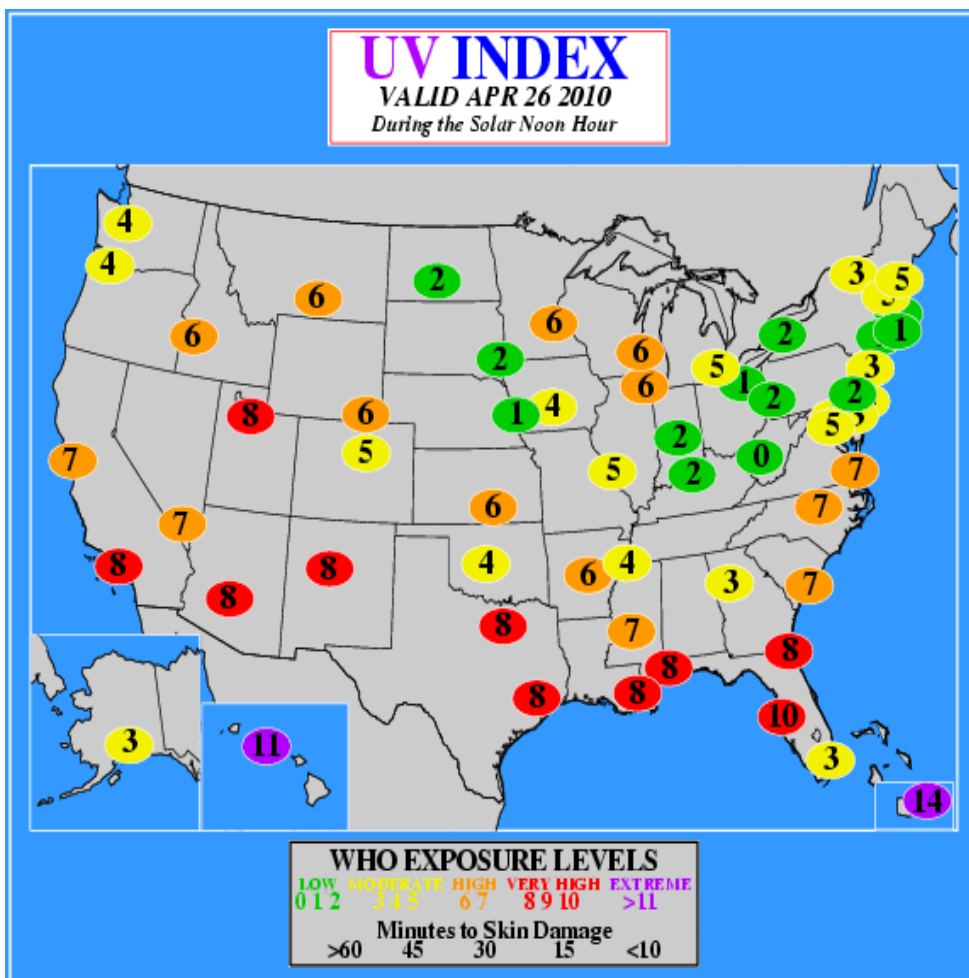

SunWise Program

<http://www.epa.gov/sunwise/uvicitymap.html>
 Last updated on Thursday, December 03, 2009

You are here: [EPA Home](#) | [Ozone Layer Depletion](#) | [SunWise](#) | [Cities UV Index forecast](#)

Cities UV Index forecast

The map below shows predicted UV Index values during the solar noon hour for about 50 U.S. cities. It is created daily by the National Weather Service.

For more information

The National Weather Service also provides a plain-text [tabular listing of the cities UV Index forecast](#).