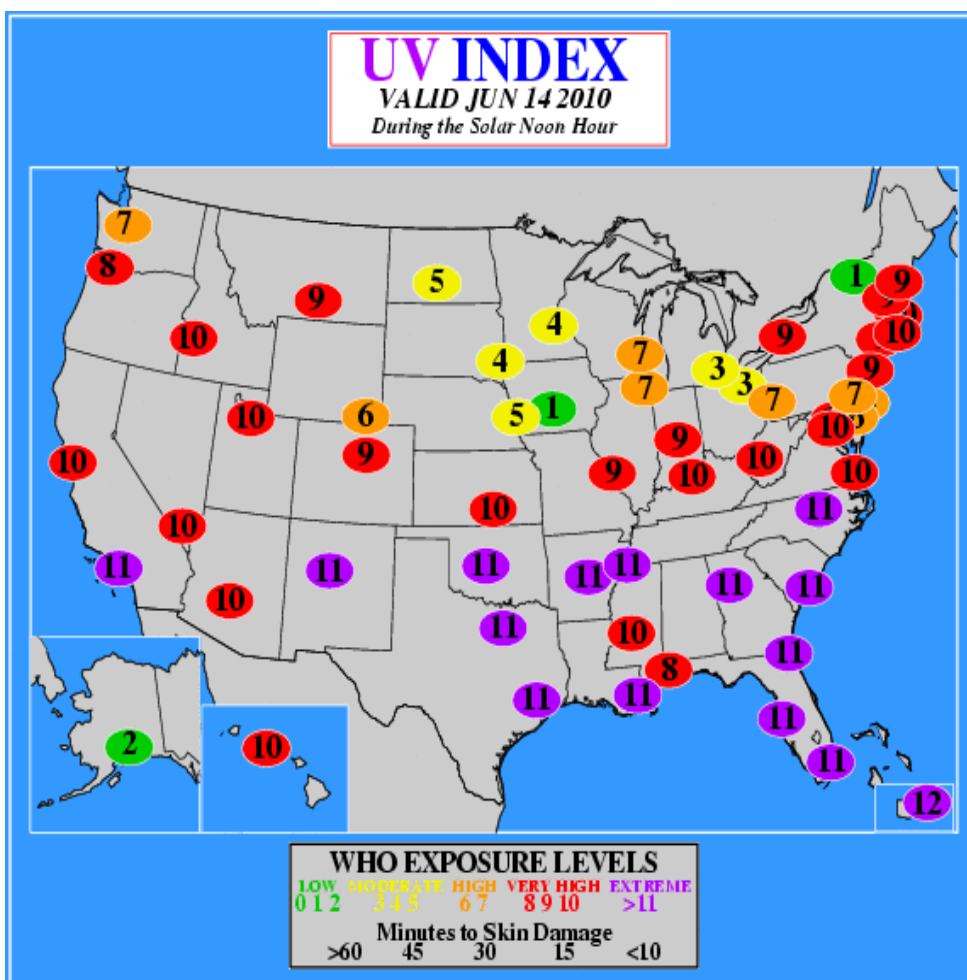

## SunWise Program

<http://www.epa.gov/sunwise/uvicitymap.html>  
 Last updated on Thursday, May 06, 2010

You are here: [EPA Home](#) | [Ozone Layer Depletion](#) | [SunWise](#) | [Cities UV Index forecast](#)

### Cities UV Index forecast

The map below shows predicted UV Index values during the solar noon hour for about 50 U.S. cities. It is created daily by the National Weather Service.