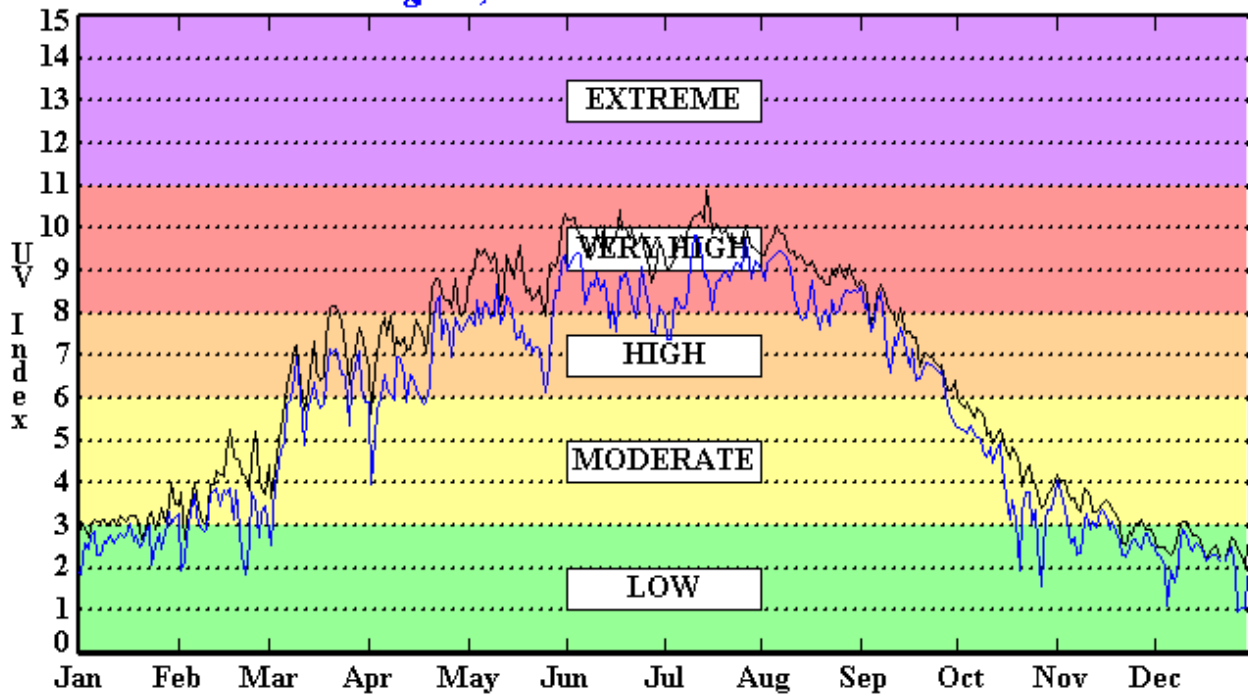

Daily UV Index Los Angeles, CA 2004

Number of Days in Each Exposure Category

Clear Sky UV Index

Extreme = 0
 Very High = 144
 High = 62
 Moderate = 115
 Low = 43

UV Index Forecast

Extreme = 0
 Very High = 94
 High = 94
 Moderate = 84
 Low = 92