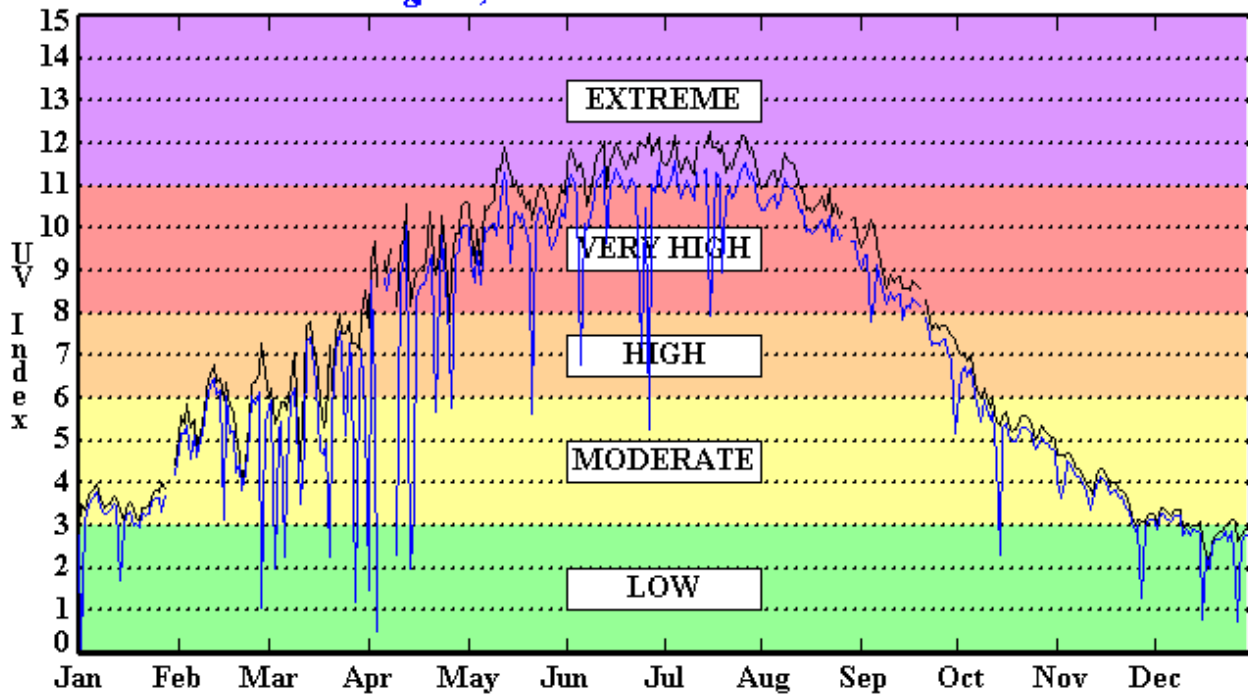

## Daily UV Index Los Angeles, CA 2006

*Number of Days in Each Exposure Category*

**Clear Sky UV Index**

Extreme = 76  
 Very High = 91  
 High = 52  
 Moderate = 122  
 Low = 16

**UV Index Forecast**

Extreme = 33  
 Very High = 118  
 High = 40  
 Moderate = 123  
 Low = 43