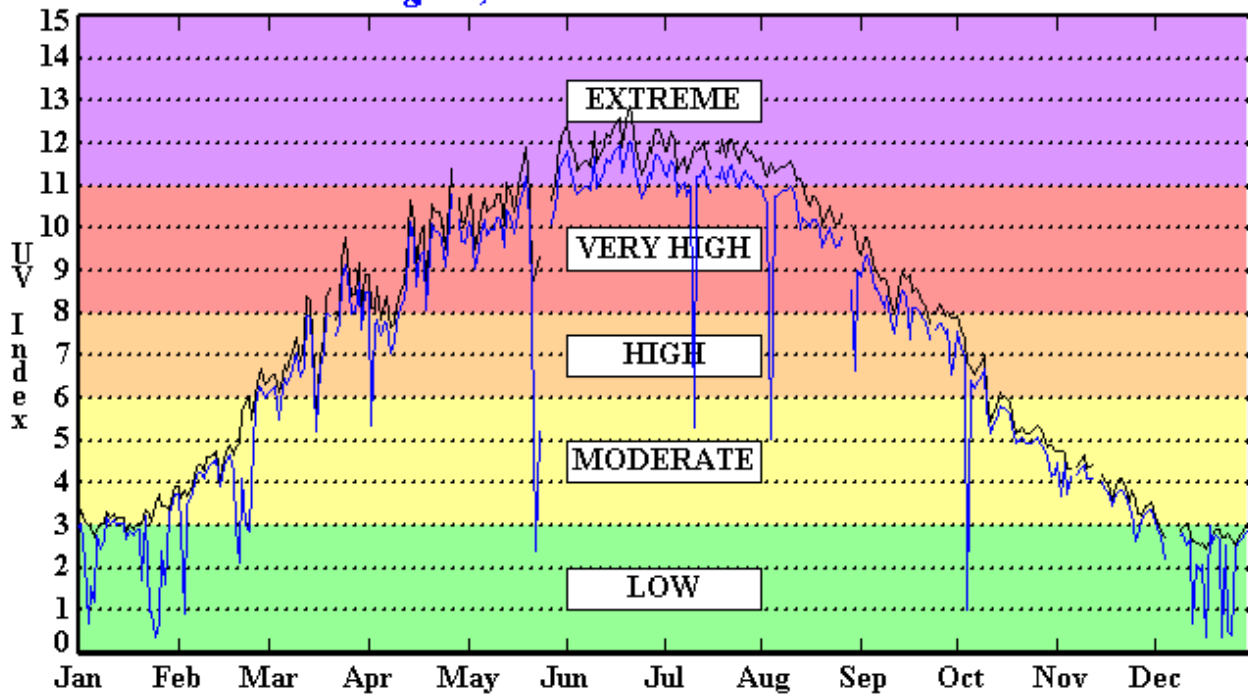

Daily UV Index Los Angeles, CA 2008

Number of Days in Each Exposure Category

Clear Sky UV Index	UV Index Forecast
Extreme = 82	Extreme = 47
Very High = 96	Very High = 107
High = 44	High = 54
Moderate = 99	Moderate = 86
Low = 28	Low = 55