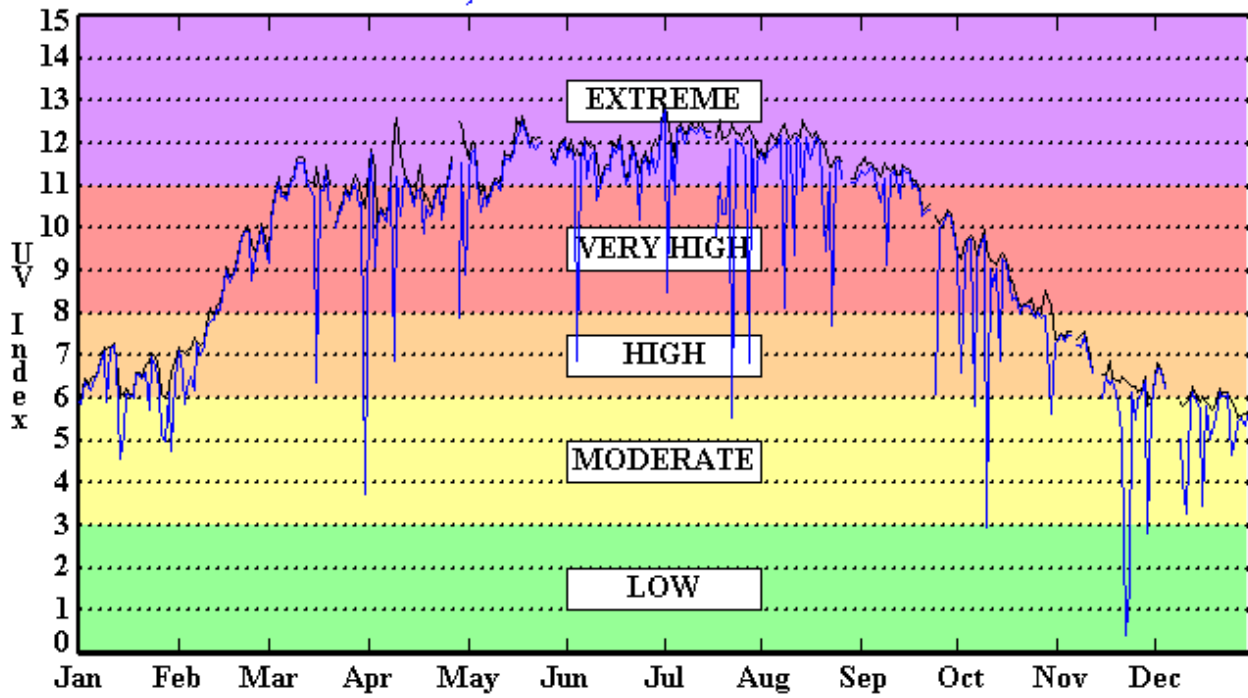

Daily UV Index Honolulu, HI 2008

Number of Days in Each Exposure Category

Clear Sky UV Index

Extreme = 161
 Very High = 90
 High = 79
 Moderate = 19
 Low = 0

UV Index Forecast

Extreme = 124
 Very High = 109
 High = 74
 Moderate = 38
 Low = 4