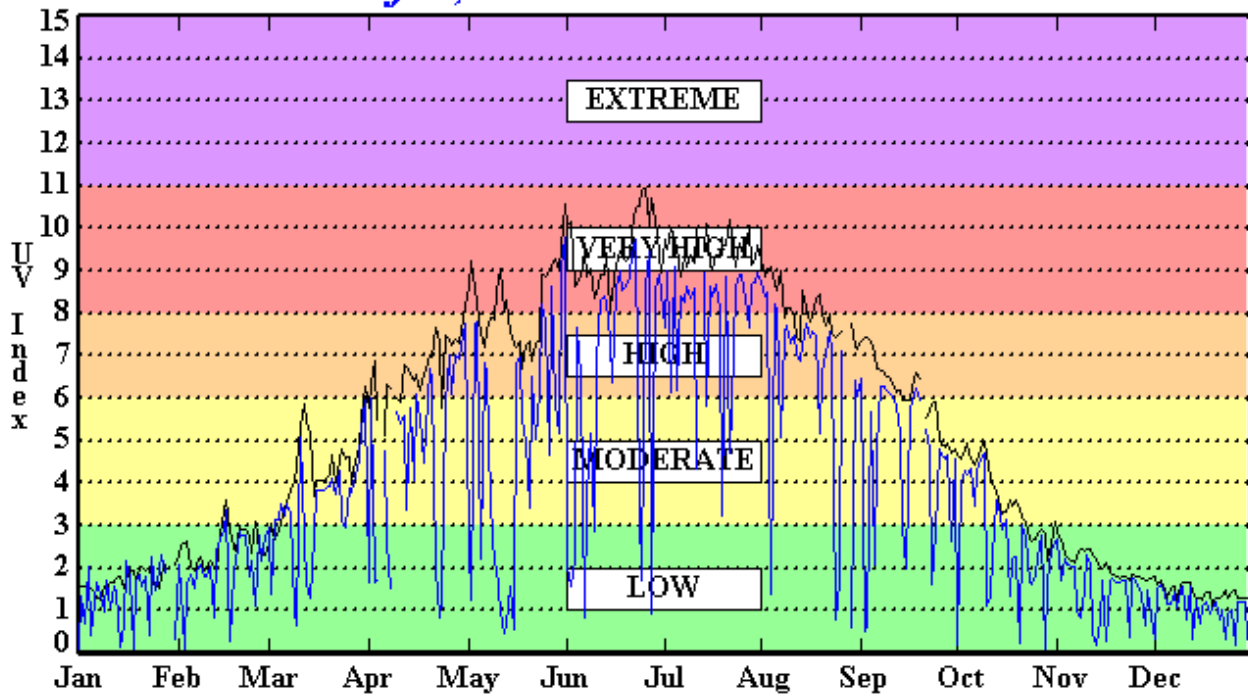

Daily UV Index Hartford, CT 2006

Number of Days in Each Exposure Category

Clear Sky UV Index

Extreme = 0
 Very High = 90
 High = 69
 Moderate = 72
 Low = 126

UV Index Forecast

Extreme = 0
 Very High = 44
 High = 51
 Moderate = 80
 Low = 182