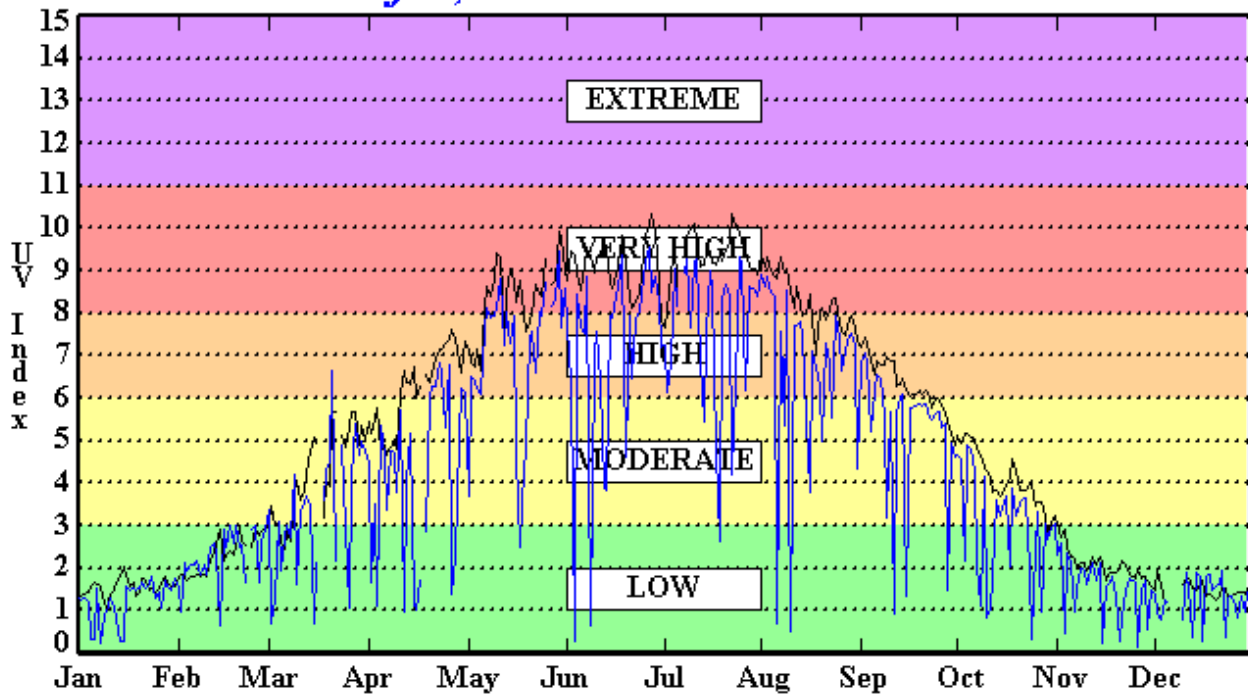

Daily UV Index Hartford, CT 2007

Number of Days in Each Exposure Category

Clear Sky UV Index

Extreme = 0
 Very High = 99
 High = 62
 Moderate = 75
 Low = 119

UV Index Forecast

Extreme = 0
 Very High = 45
 High = 70
 Moderate = 84
 Low = 156