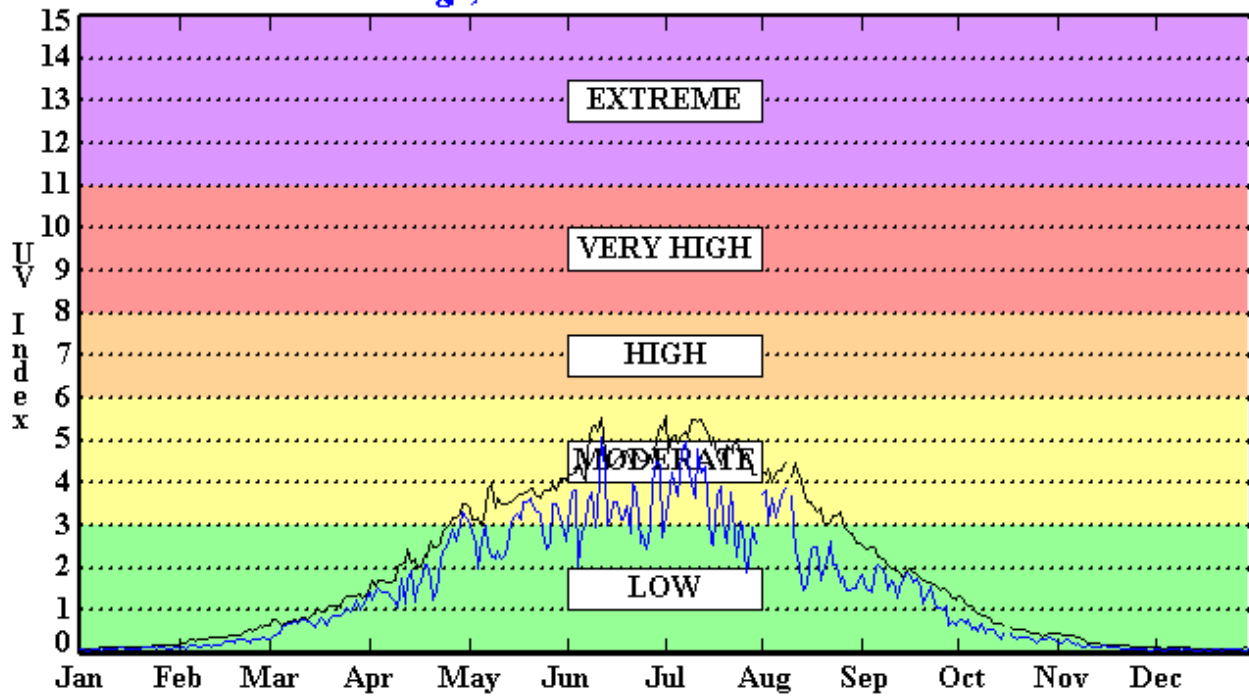

## Daily UV Index Anchorage, AK 2003

*Number of Days in Each Exposure Category*

**Clear Sky UV Index**

Extreme = 0  
 Very High = 0  
 High = 0  
 Moderate = 121  
 Low = 241

**UV Index Forecast**

Extreme = 0  
 Very High = 0  
 High = 0  
 Moderate = 69  
 Low = 293