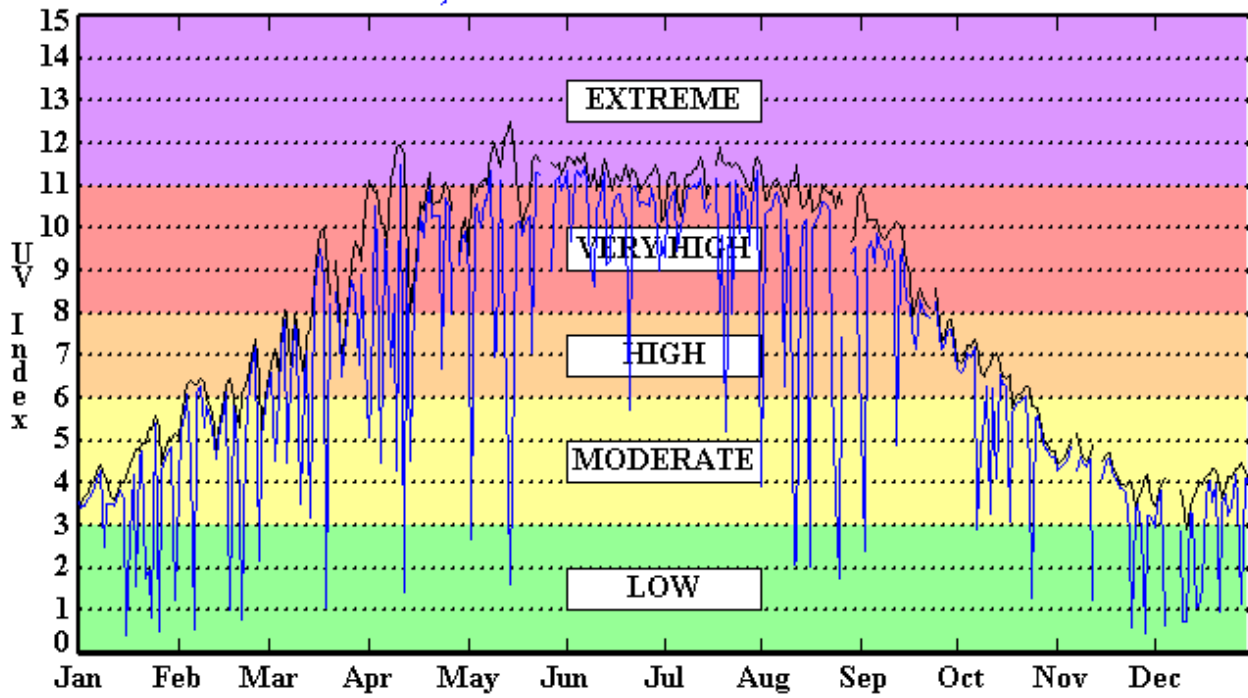

## Daily UV Index *Mobile, AL* 2008

*Number of Days in Each Exposure Category*

**Clear Sky UV Index**

Extreme = 85  
 Very High = 97  
 High = 63  
 Moderate = 103  
 Low = 1

**UV Index Forecast**

Extreme = 22  
 Very High = 121  
 High = 58  
 Moderate = 109  
 Low = 39