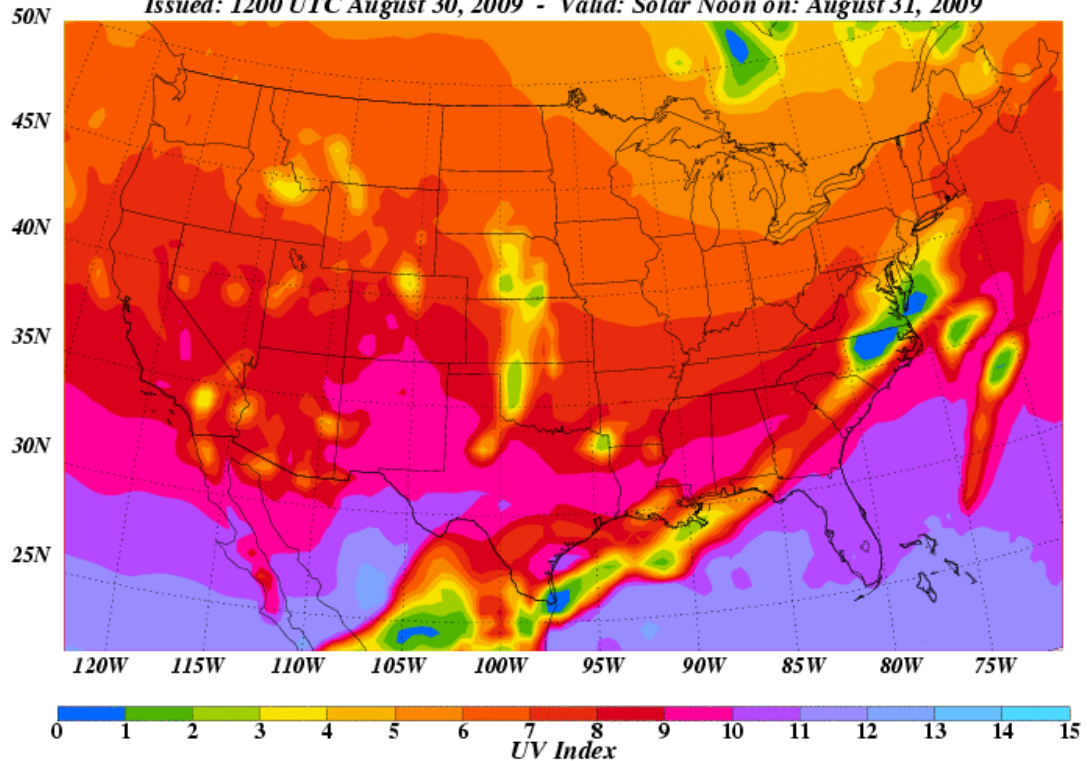

- [UV Index](#)
- [UV Index Scale](#)
- [How UV Index is Calculated](#)
- [UV Alert](#)
- [Health Effects of Overexposure](#)
- [UV Index Resources](#)

UV Index

[Four-day forecast map](#) | [Lookup your index](#) | [Related links](#)

The ozone layer shields the Earth from harmful UV radiation. Ozone depletion, as well as seasonal and weather variations, cause different amounts of UV radiation to reach the Earth at any given time. Developed by the National Weather Service (NWS) and EPA, the UV Index predicts the next day's ultraviolet radiation levels on a 1-11+ scale, helping people determine appropriate sun-protective behaviors. EPA will issue a [UV Alert](#) when the level of solar UV radiation is predicted to be unusually high, and consequently the risk of overexposure is greater.

UV Index Forecast Map

The forecast map shows contour lines of predicted UV Index values during the [solar noon](#) hour. The map is created daily from National Weather Service forecast data. **Click the buttons for Day 2, Day 3, or Day 4 to see the UV Index forecast for following days.** You may notice a brief delay as each map loads. (To find the time of solar noon at your location, use the [sunrise-sunset-solar noon calculator](#) at the NOAA Web site.)

- [DAY 1](#)
- [DAY 2](#)
- [DAY 3](#)
- [DAY 4](#)

UV INDEX FORECAST

Issued: 1200 UTC August 30, 2009 - Valid: Solar Noon on: August 31, 2009

Find Today's UV Index For Your City/Town

The UV Index is [calculated](#) daily. Enter your ZIP Code or city and state below for today's UV Index in your area. If a [UV Alert](#) is in effect for your area, that information is included with the UV Index.

ZIP Code:

OR