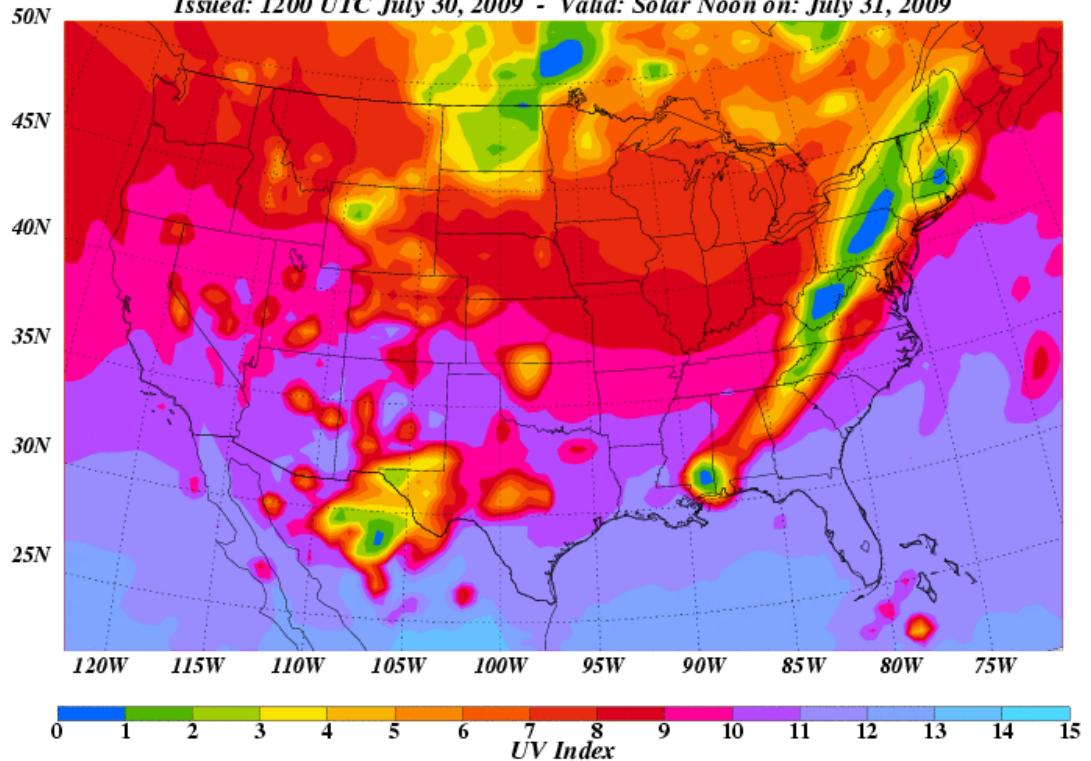

- [UV Index](#)
- [UV Index Scale](#)
- [How UV Index is Calculated](#)
- [UV Alert](#)
- [Health Effects of Overexposure](#)
- [UV Index Resources](#)

UV Index

[Four-day forecast map](#) | [Lookup your index](#) | [Related links](#)

The ozone layer shields the Earth from harmful UV radiation. Ozone depletion, as well as seasonal and weather variations, cause different amounts of UV radiation to reach the Earth at any given time. Developed by the National Weather Service (NWS) and EPA, the UV Index predicts the next day's ultraviolet radiation levels on a 1-11+ scale, helping people determine appropriate sun-protective behaviors. EPA will issue a [UV Alert](#) when the level of solar UV radiation is predicted to be unusually high, and consequently the risk of overexposure is greater.

UV Index Forecast Map

The forecast map shows contour lines of predicted UV Index values during the [solar noon](#) hour. The map is created daily from National Weather Service forecast data. **Click the buttons for Day 2, Day 3, or Day 4 to see the UV Index forecast for following days.** You may notice a brief delay as each map loads. (To find the time of solar noon at your location, use the [sunrise-sunset-solar noon calculator](#) at the NOAA Web site.)

- [DAY 1](#)
- [DAY 2](#)
- [DAY 3](#)
- [DAY 4](#)

UV INDEX FORECAST

Issued: 1200 UTC July 30, 2009 - Valid: Solar Noon on: July 31, 2009

Find Today's UV Index For Your City/Town

The UV Index is [calculated](#) daily. Enter your ZIP Code or city and state below for today's UV Index in your area. If a [UV Alert](#) is in effect for your area, that information is included with the UV Index.

ZIP Code:

OR