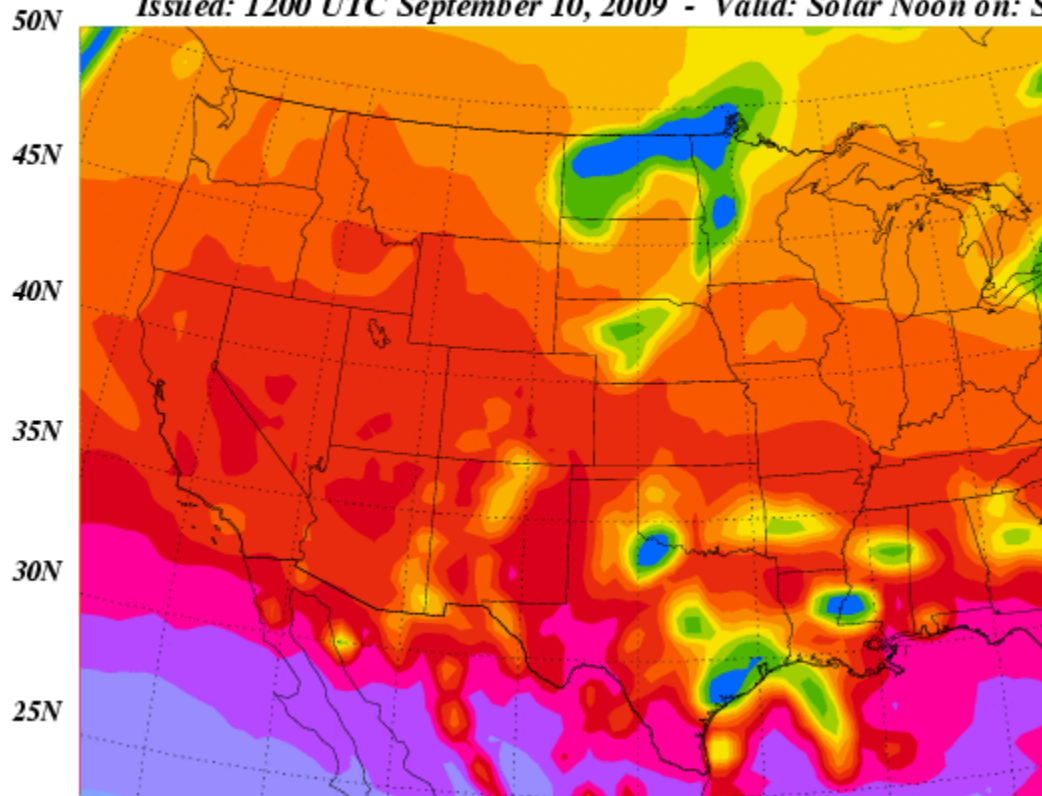

SunWise Program

[Contact Us](#) | [Print Version](#) Search: [GO](#)

[EPA Home](#) > [Air](#) > [SunWise](#) > UV Index

- [SunWise Home](#)
- [Basic Information](#)
- [Newsroom](#)
- [Awards](#)
- [Schools](#)
- [Kids](#)
- [Communities](#)
- [UV Index](#)
- [Action Steps](#)
- [Don't Fry Day](#)
- [Recognition Program](#)
- [Publications](#)
- [Related Links](#)
- [Frequent Questions](#)
- [Glossary](#)
- [Site Map](#)
- [En Español](#)

- [UV Index](#)
- [UV Index Scale](#)
- [How UV Index is Calculated](#)
- [UV Alert](#)
- [Health Effects of Overexposure](#)
- [UV Index Resources](#)

UV Index

[Four-day forecast map](#) | [Lookup your index](#) | [Related links](#)

The ozone layer shields the Earth from harmful UV radiation. Ozone depletion, as well as variations, cause different amounts of UV radiation to reach the Earth at any given time. [National Weather Service (NWS) and EPA, the UV Index predicts the next day's ultraviolet radiatic helping people determine appropriate sun-protective behaviors. EPA will issue a [UV Alert](#) radiation is predicted to be unusually high, and consequently the risk of overexposure is c

UV Index Forecast Map

The forecast map shows contour lines of predicted UV Index values during the [solar noon](#) from National Weather Service forecast data. **Click the buttons for Day 2, Day 3, or Day 4 forecast for following days.** You may notice a brief delay as each map loads. (To find th location, use the [sunrise-sunset-solar noon calculator](#) at the NOAA Web site.)

- [DAY 1](#)
- [DAY 2](#)
- [DAY 3](#)
- [DAY 4](#)

UV INDEX FORECAST

Issued: 1200 UTC September 10, 2009 - Valid: Solar Noon on: S