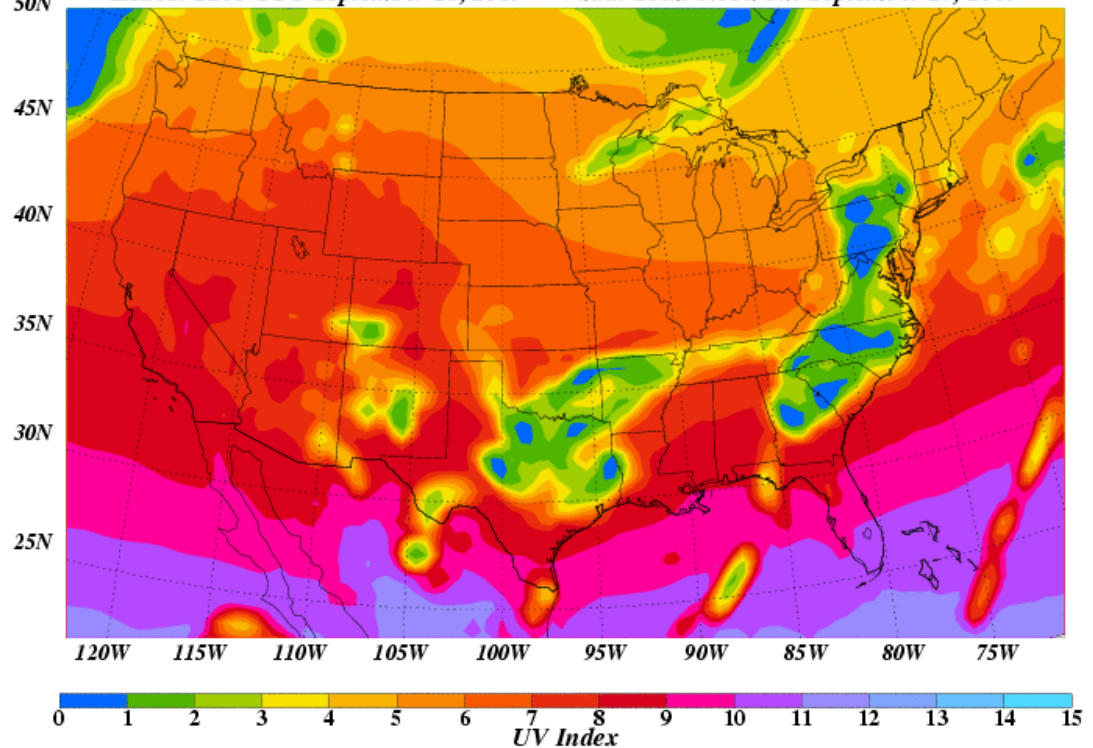

- SunWise Home
- Basic Information
- Newsroom
- Awards
- Schools
- Kids
- Communities
- UV Index
- Action Steps
- Don't Fry Day
- Recognition Program
- Publications
- Related Links
- Frequent Questions
- Glossary
- Site Map
- En Español

UV Index

[Four-day forecast map](#) | [Lookup your index](#) | [Related links](#)

The ozone layer shields the Earth from harmful UV radiation. Ozone depletion, as well as seasonal and weather variations, cause different amounts of UV radiation to reach the Earth at any given time. Developed by the National Weather Service (NWS) and EPA, the UV Index predicts the next day's ultraviolet radiation levels on a 1-11+ scale, helping people determine appropriate sun-protective behaviors. EPA will issue a [UV Alert](#) when the level of solar UV radiation is predicted to be unusually high, and consequently the risk of overexposure is greater.

UV Index Forecast Map

The forecast map shows contour lines of predicted UV Index values during the [solar noon](#) hour. The map is created daily from National Weather Service forecast data. **Click the buttons for Day 2, Day 3, or Day 4 to see the UV Index forecast for following days.** You may notice a brief delay as each map loads. (To find the time of solar noon at your location, use the [sunrise-sunset-solar noon calculator](#) at the NOAA Web site.)

- DAY 1
- DAY 2
- DAY 3
- DAY 4

UV INDEX FORECAST

Issued: 1200 UTC September 16, 2009 - Valid: Solar Noon on: September 17, 2009

Find Today's UV Index For Your City/Town

The UV Index is [calculated](#) daily. Enter your ZIP Code or city and state below for today's UV Index in your area. If a [UV Alert](#) is in effect for your area, that information is included with the UV Index.

ZIP Code:

OR