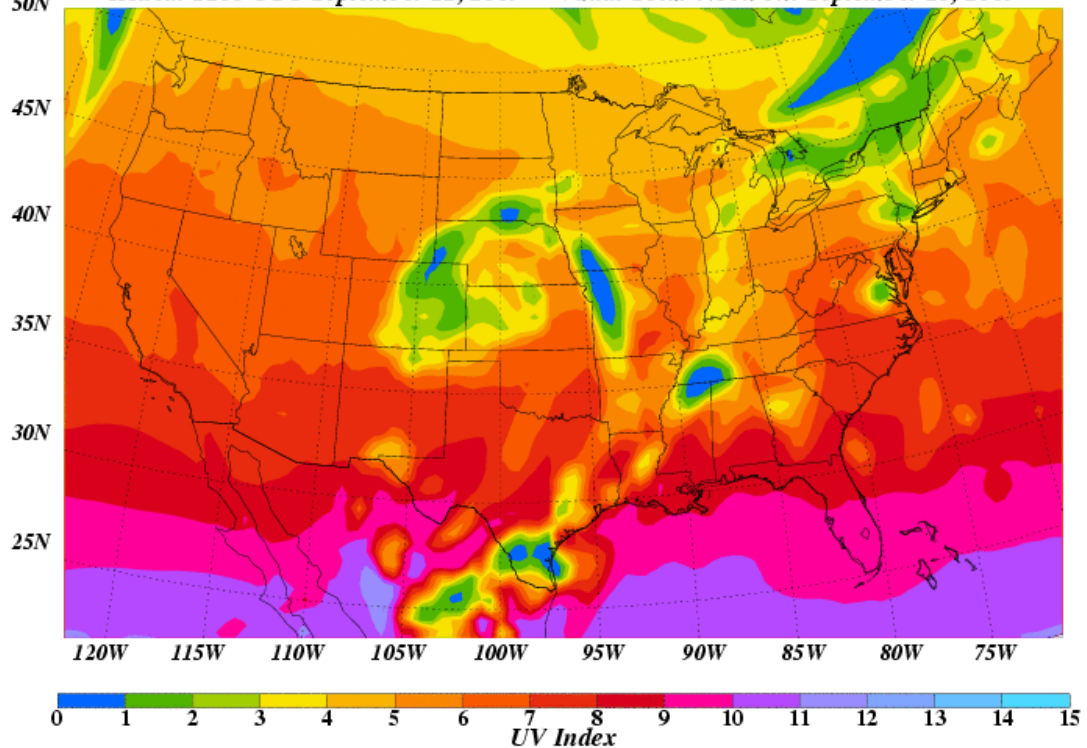

- [UV Index](#)
- [UV Index Scale](#)
- [How UV Index is Calculated](#)
- [UV Alert](#)
- [Health Effects of Overexposure](#)
- [UV Index Resources](#)

UV Index

[Four-day forecast map](#) | [Lookup your index](#) | [Related links](#)

The ozone layer shields the Earth from harmful UV radiation. Ozone depletion, as well as seasonal and weather variations, cause different amounts of UV radiation to reach the Earth at any given time. Developed by the National Weather Service (NWS) and EPA, the UV Index predicts the next day's ultraviolet radiation levels on a 1-11+ scale, helping people determine appropriate sun-protective behaviors. EPA will issue a [UV Alert](#) when the level of solar UV radiation is predicted to be unusually high, and consequently the risk of overexposure is greater.

UV Index Forecast Map

The forecast map shows contour lines of predicted UV Index values during the [solar noon](#) hour. The map is created daily from National Weather Service forecast data. **Click the buttons for Day 2, Day 3, or Day 4 to see the UV Index forecast for following days.** You may notice a brief delay as each map loads. (To find the time of solar noon at your location, use the [sunrise-sunset-solar noon calculator](#) at the NOAA Web site.)

- [DAY 1](#)
- [DAY 2](#)
- [DAY 3](#)
- [DAY 4](#)

UV INDEX FORECAST

Issued: 1200 UTC September 22, 2009 - Valid: Solar Noon on: September 23, 2009

Find Today's UV Index For Your City/Town

The UV Index is [calculated](#) daily. Enter your ZIP Code or city and state below for today's UV Index in your area. If a [UV Alert](#) is in effect for your area, that information is included with the UV Index.

ZIP Code:

OR