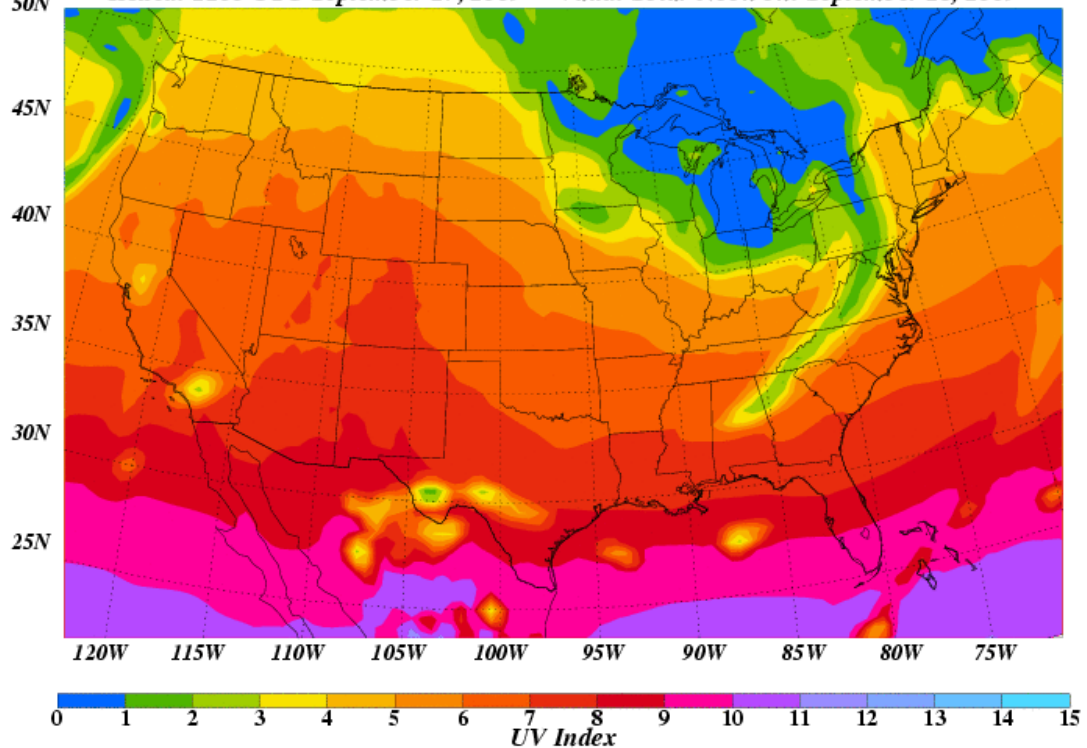

- [UV Index](#)
- [UV Index Scale](#)
- [How UV Index is Calculated](#)
- [UV Alert](#)
- [Health Effects of Overexposure](#)
- [UV Index Resources](#)

UV Index

[Four-day forecast map](#) | [Lookup your index](#) | [Related links](#)

The ozone layer shields the Earth from harmful UV radiation. Ozone depletion, as well as seasonal and weather variations, cause different amounts of UV radiation to reach the Earth at any given time. Developed by the National Weather Service (NWS) and EPA, the UV Index predicts the next day's ultraviolet radiation levels on a 1-11+ scale, helping people determine appropriate sun-protective behaviors. EPA will issue a [UV Alert](#) when the level of solar UV radiation is predicted to be unusually high, and consequently the risk of overexposure is greater.

UV Index Forecast Map

The forecast map shows contour lines of predicted UV Index values during the [solar noon](#) hour. The map is created daily from National Weather Service forecast data. **Click the buttons for Day 2, Day 3, or Day 4 to see the UV Index forecast for following days.** You may notice a brief delay as each map loads. (To find the time of solar noon at your location, use the [sunrise-sunset-solar noon calculator](#) at the NOAA Web site.)

- [DAY 1](#)
- [DAY 2](#)
- [DAY 3](#)
- [DAY 4](#)

UV INDEX FORECAST

Issued: 1200 UTC September 27, 2009 - Valid: Solar Noon on: September 28, 2009

Find Today's UV Index For Your City/Town

The UV Index is [calculated](#) daily. Enter your ZIP Code or city and state below for today's UV Index in your area. If a [UV Alert](#) is in effect for your area, that information is included with the UV Index.

ZIP Code:

OR