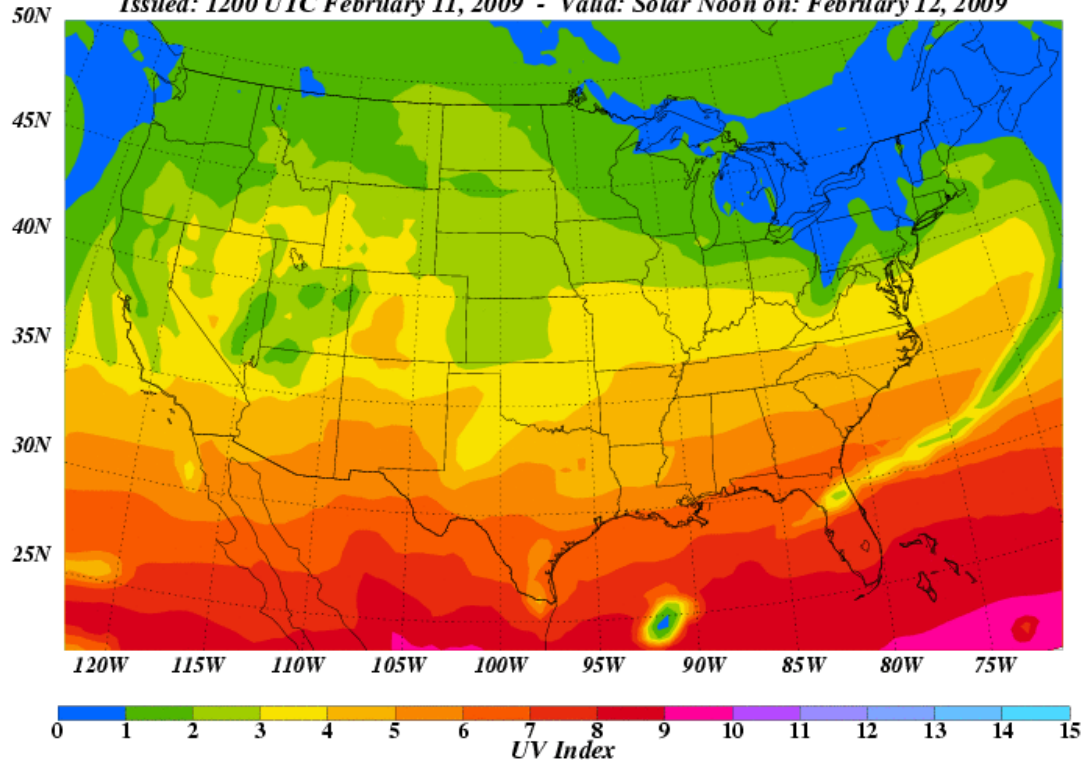

- [UV Index](#)
- [UV Index Scale](#)
- [How UV Index is Calculated](#)
- [UV Alert](#)
- [Health Effects of Overexposure](#)
- [UV Index Resources](#)

UV Index

[Four-day forecast map](#) | [Lookup your index](#) | [Related links](#)

The ozone layer shields the Earth from harmful UV radiation. Ozone depletion, as well as seasonal and weather variations, cause different amounts of UV radiation to reach the Earth at any given time. Developed by the National Weather Service (NWS) and EPA, the UV Index predicts the next day's ultraviolet radiation levels on a 1-11+ scale, helping people determine appropriate sun-protective behaviors. EPA will issue a [UV Alert](#) when the level of solar UV radiation is predicted to be unusually high, and consequently the risk of overexposure is greater.

SHADE Poster Contest

[Enter the 2009 Poster Contest](#)

Deadline: April 13, 2009

UV Index Forecast Map

The forecast map shows contour lines of predicted UV Index values during the [solar noon](#) hour. The map is created daily from National Weather Service forecast data. **Click the buttons for Day 2, Day 3, or Day 4 to see the UV Index forecast for following days.** You may notice a brief delay as each map loads. (To find the time of solar noon at your location, use the [sunrise-sunset-solar noon calculator](#) at the NOAA Web site.)

- [DAY 1](#)
- [DAY 2](#)
- [DAY 3](#)
- [DAY 4](#)

UV INDEX FORECAST

Issued: 1200 UTC February 11, 2009 - Valid: Solar Noon on: February 12, 2009

Find Today's UV Index For Your City/Town

The UV Index is [calculated](#) daily. Enter your ZIP Code or city and state below for today's UV Index in your area. If a [UV Alert](#) is in effect for your area, that information is included with the UV Index.