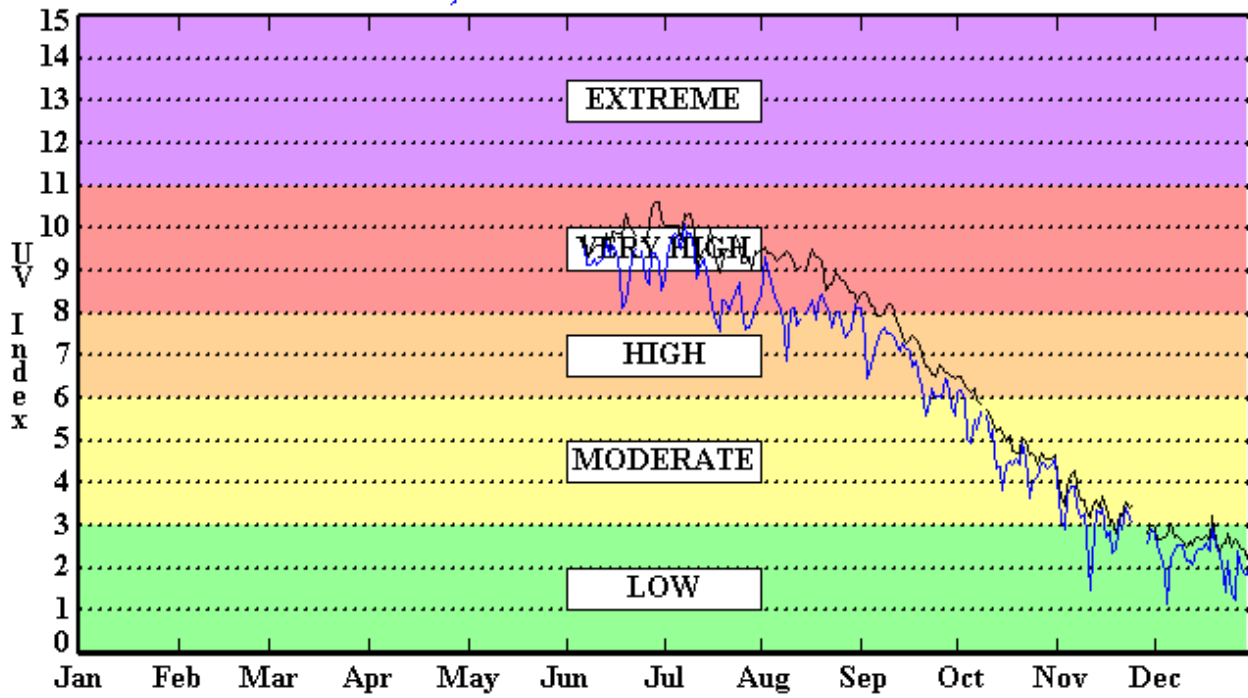

# Daily UV Index

*Phoenix, AZ* *1994*

*Number of Days in Each Exposure Category*

Clear Sky UV Index	UV Index Forecast
Extreme = 0	Extreme = 0
Very High = 93	Very High = 69
High = 27	High = 43
Moderate = 49	Moderate = 47
Low = 32	Low = 42