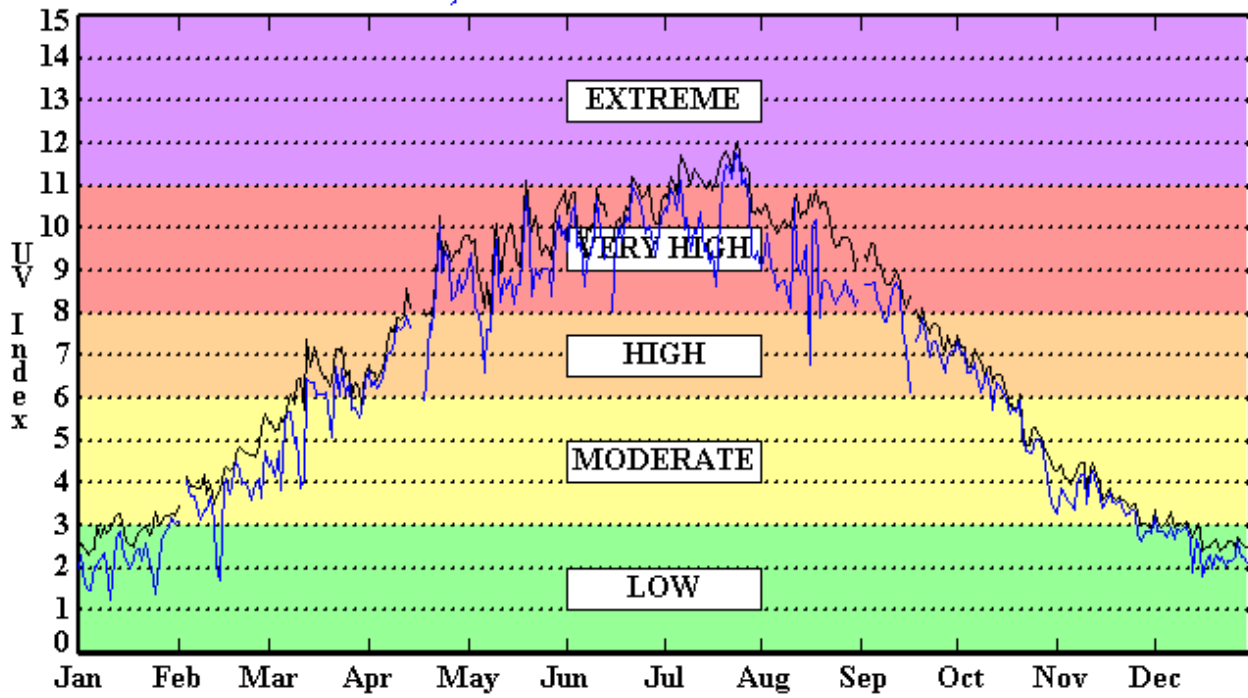

Daily UV Index Phoenix, AZ 1995

Number of Days in Each Exposure Category

Clear Sky UV Index

Extreme = 25
 Very High = 127
 High = 63
 Moderate = 96
 Low = 46

UV Index Forecast

Extreme = 9
 Very High = 126
 High = 68
 Moderate = 88
 Low = 66