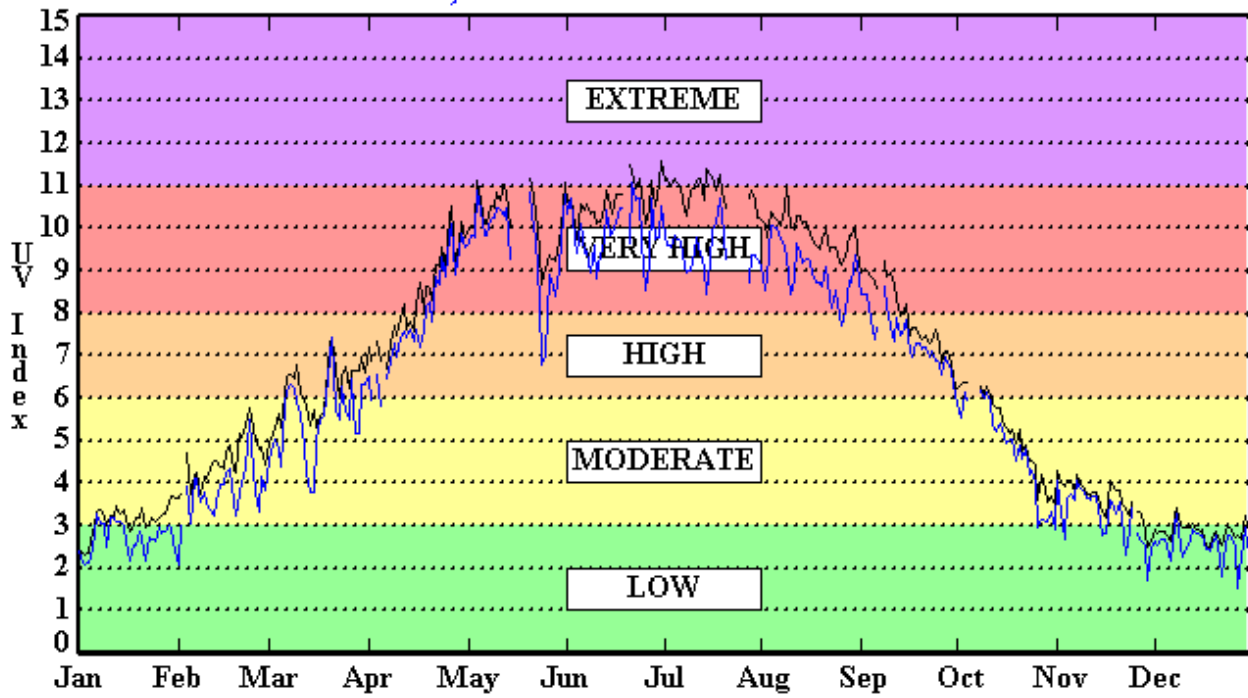

Daily UV Index *Phoenix, AZ 1996*

Number of Days in Each Exposure Category

Clear Sky UV Index

Extreme = 24
 Very High = 116
 High = 54
 Moderate = 118
 Low = 34

UV Index Forecast

Extreme = 1
 Very High = 122
 High = 56
 Moderate = 102
 Low = 65