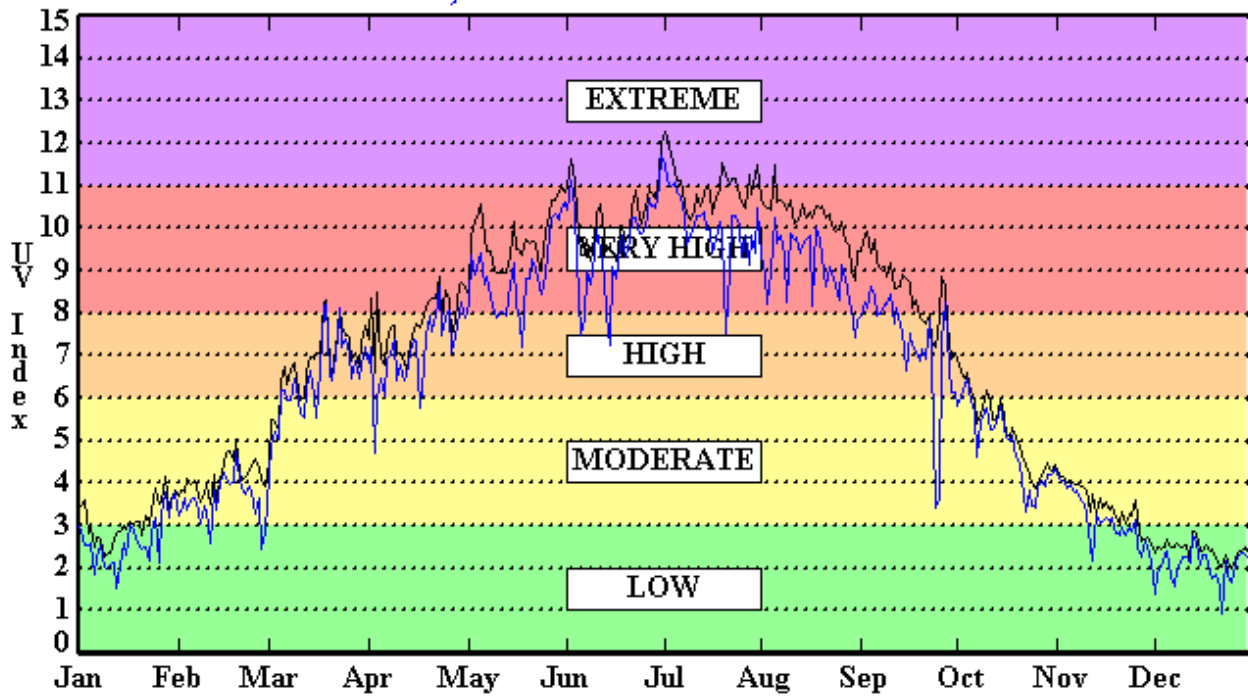

Daily UV Index *Phoenix, AZ 1997*

Number of Days in Each Exposure Category

Clear Sky UV Index

Extreme = 20
 Very High = 138
 High = 57
 Moderate = 101
 Low = 49

UV Index Forecast

Extreme = 7
 Very High = 120
 High = 76
 Moderate = 92
 Low = 70