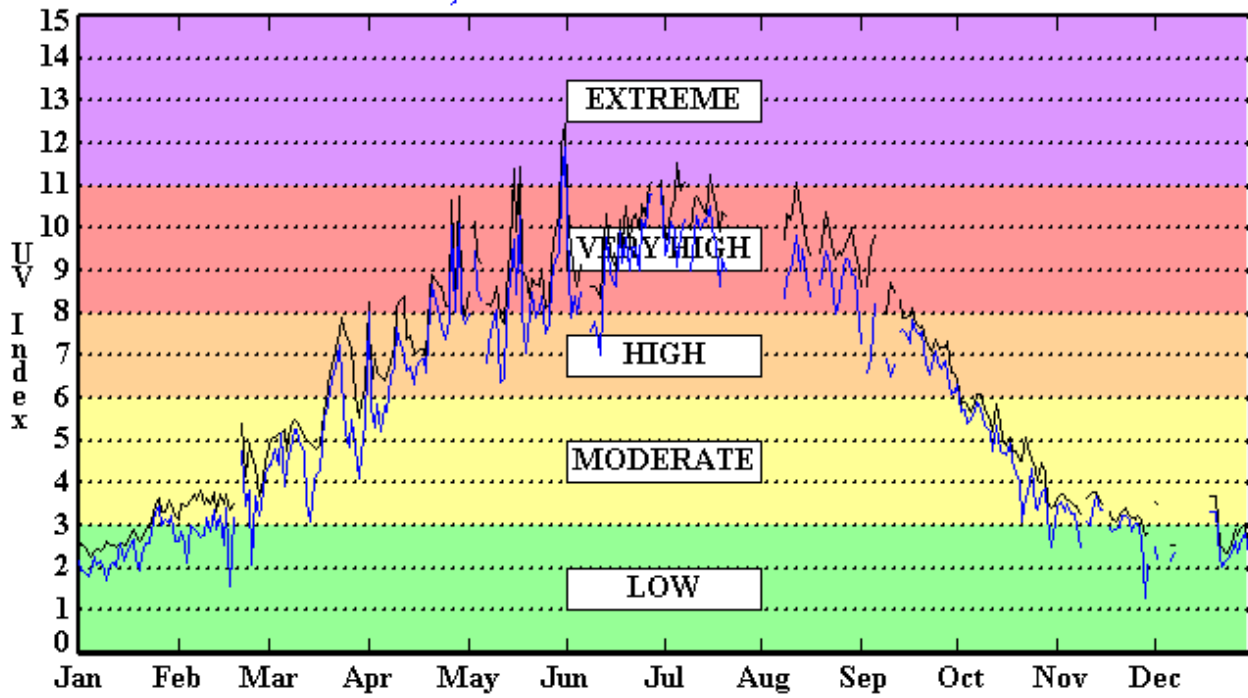

Daily UV Index Phoenix, AZ 1998

Number of Days in Each Exposure Category

Clear Sky UV Index
 Extreme = 11
 Very High = 120
 High = 63
 Moderate = 114
 Low = 39

UV Index Forecast
 Extreme = 2
 Very High = 92
 High = 81
 Moderate = 105
 Low = 67