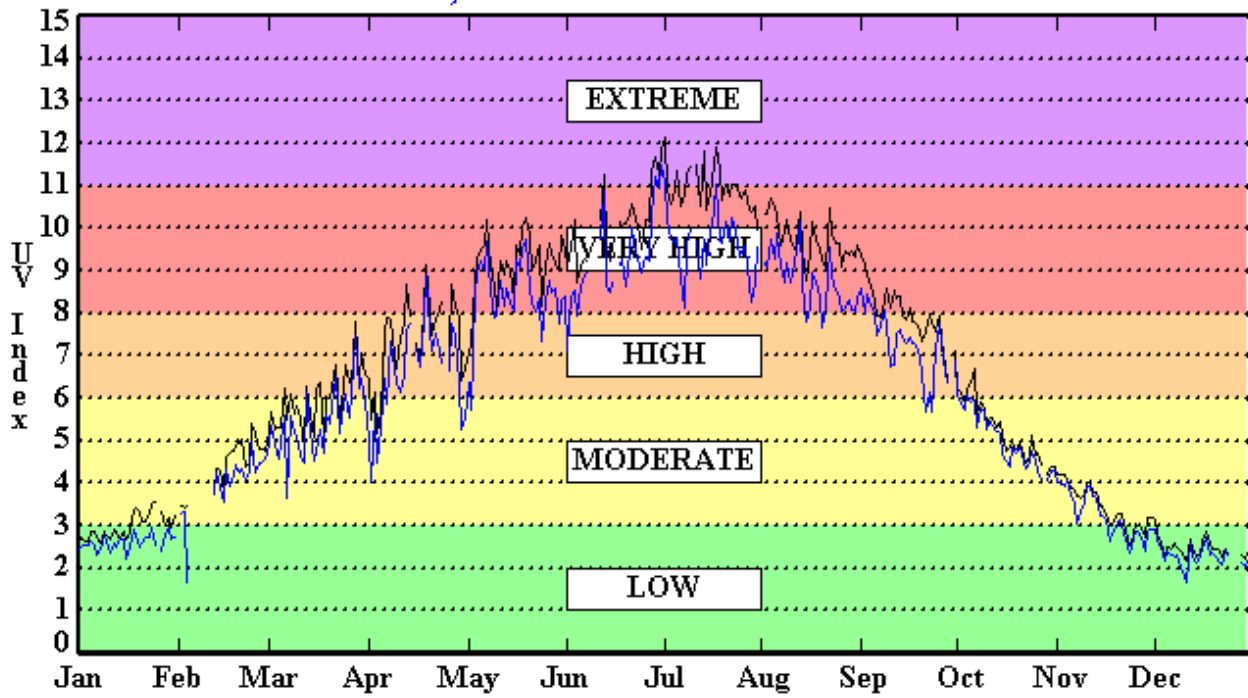

Daily UV Index

Phoenix, AZ *1999*

Number of Days in Each Exposure Category

Clear Sky UV Index	UV Index Forecast
Extreme = 17	Extreme = 4
Very High = 117	Very High = 109
High = 58	High = 59
Moderate = 101	Moderate = 101
Low = 51	Low = 71