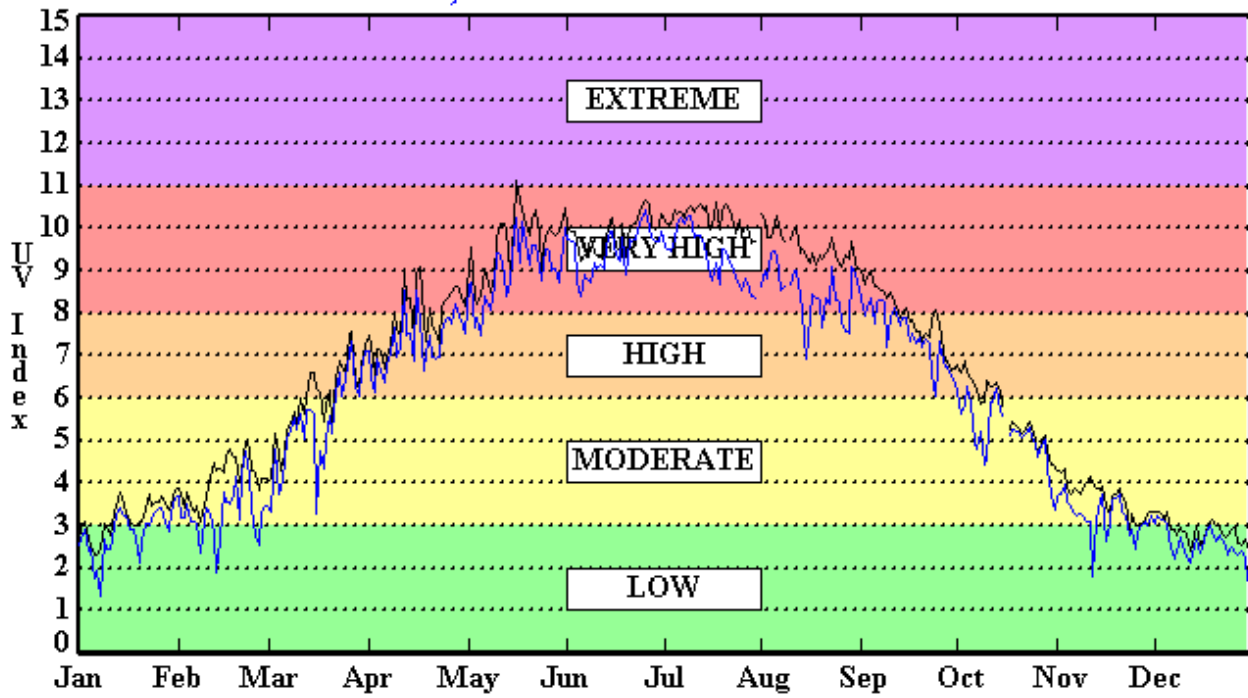

Daily UV Index Phoenix, AZ 2003

Number of Days in Each Exposure Category

Clear Sky UV Index

Extreme = 1
 Very High = 149
 High = 60
 Moderate = 117
 Low = 35

UV Index Forecast

Extreme = 0
 Very High = 122
 High = 72
 Moderate = 111
 Low = 57