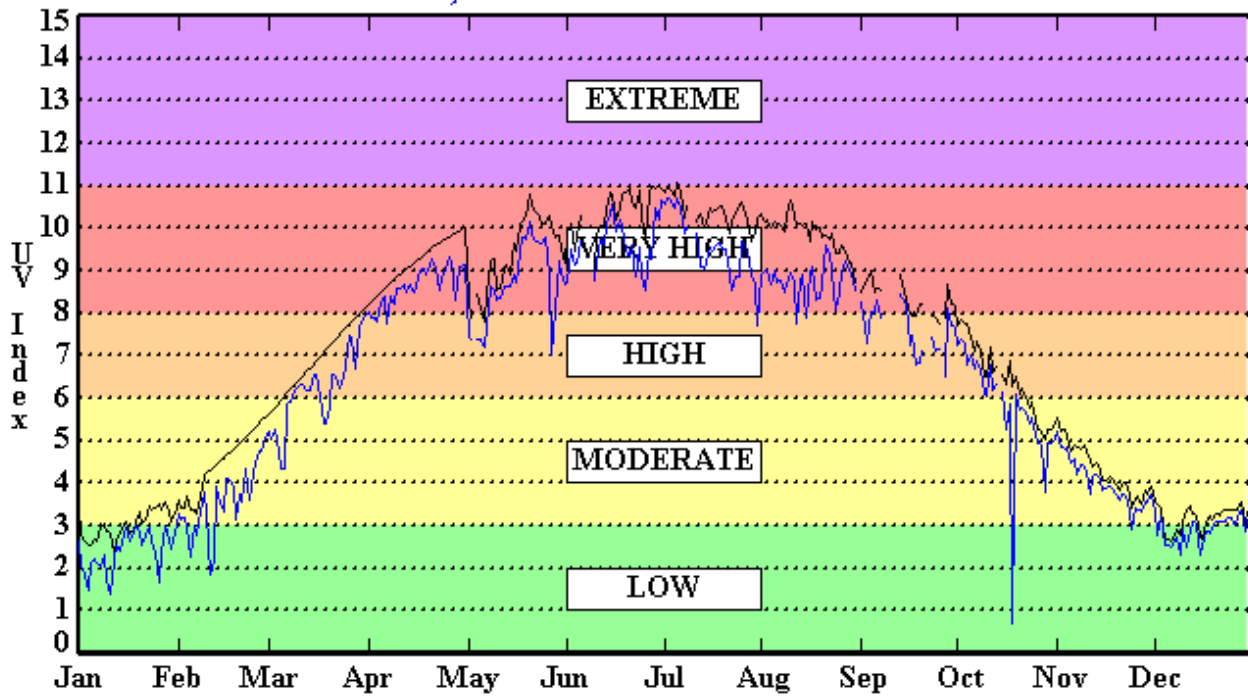

Daily UV Index *Phoenix, AZ 2005*

Number of Days in Each Exposure Category

Clear Sky UV Index

Extreme = 1
 Very High = 162
 High = 54
 Moderate = 111
 Low = 24

UV Index Forecast

Extreme = 0
 Very High = 140
 High = 65
 Moderate = 91
 Low = 56