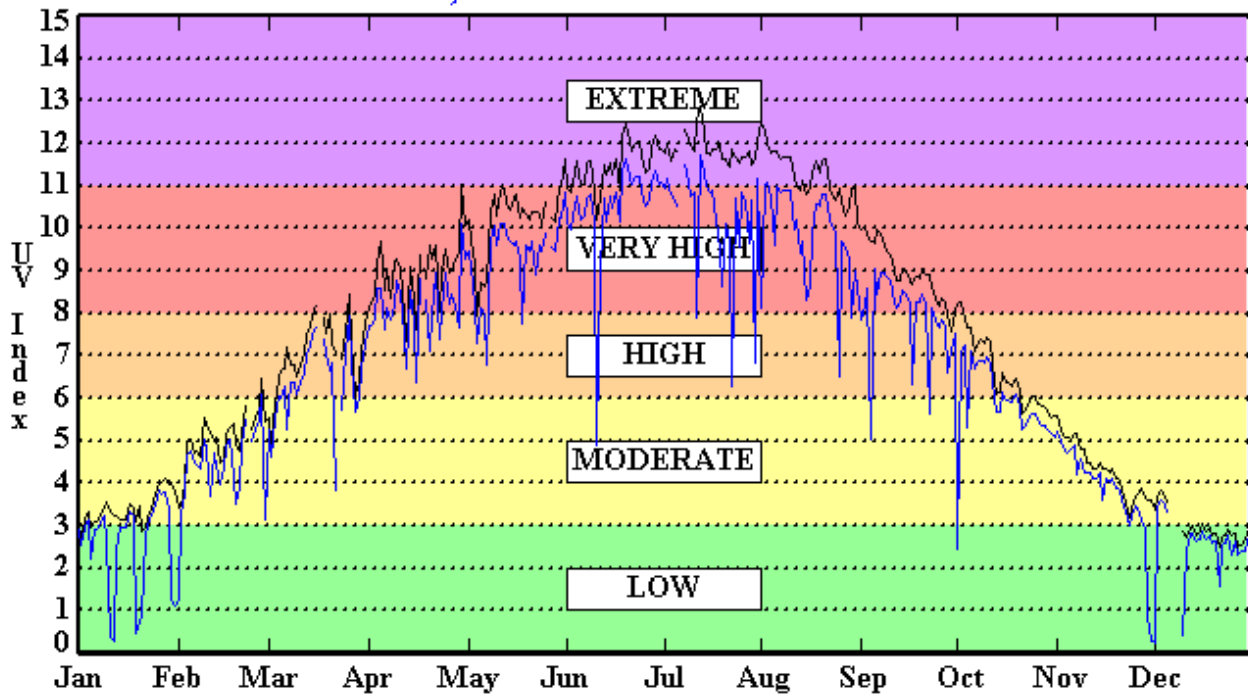

Daily UV Index Phoenix, AZ 2007

Number of Days in Each Exposure Category

Clear Sky UV Index

Extreme = 74
 Very High = 105
 High = 50
 Moderate = 102
 Low = 24

UV Index Forecast

Extreme = 18
 Very High = 129
 High = 64
 Moderate = 97
 Low = 47