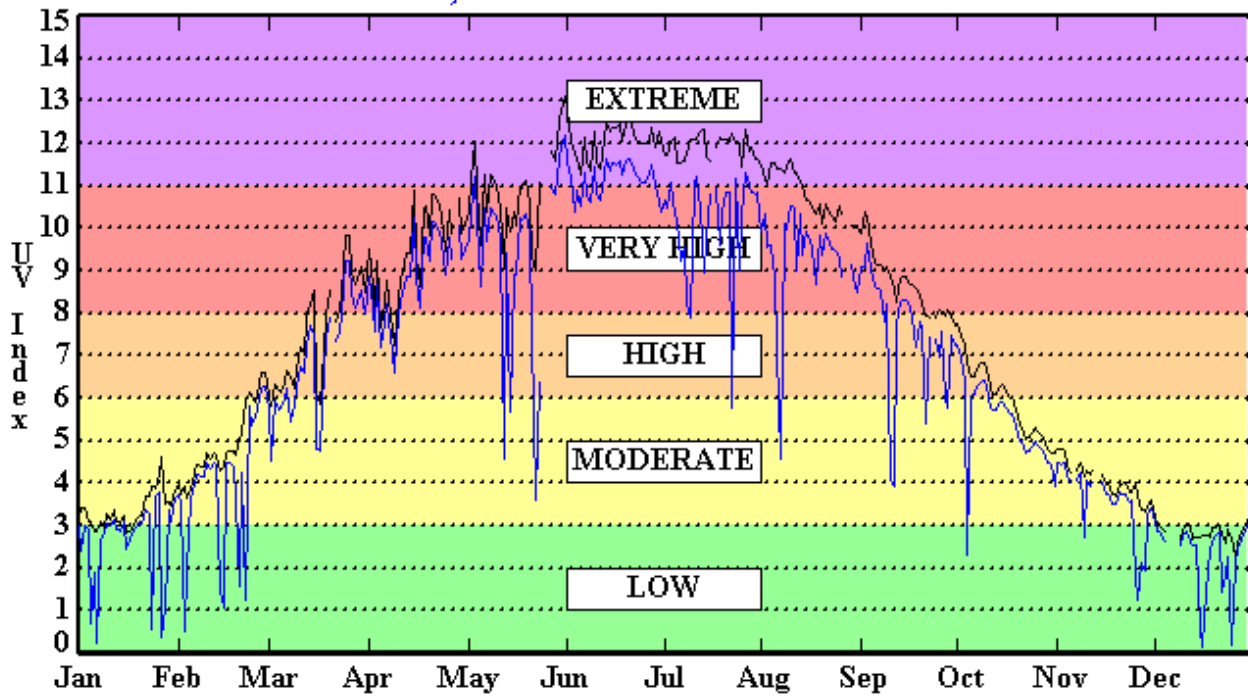

Daily UV Index *Phoenix, AZ 2008*

Number of Days in Each Exposure Category

Clear Sky UV Index	UV Index Forecast
Extreme = 86	Extreme = 32
Very High = 91	Very High = 117
High = 49	High = 49
Moderate = 99	Moderate = 96
Low = 24	Low = 55