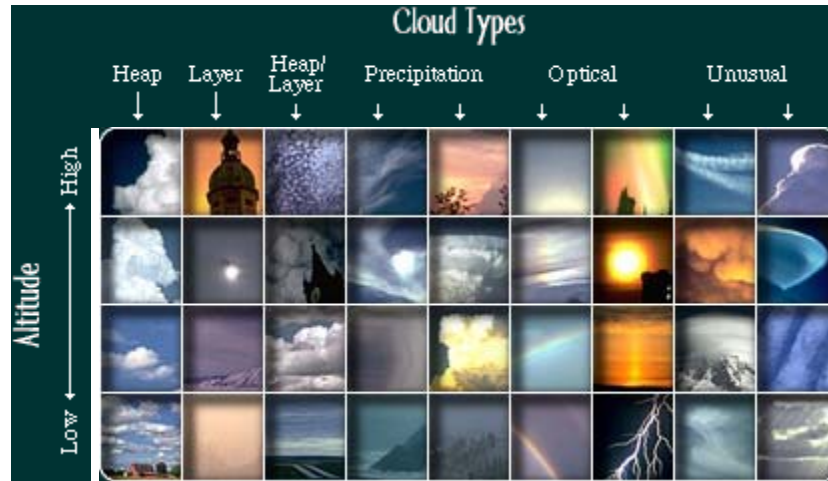

Click on a thumbnail image to view a larger picture and see a description.

If your browser does not support image maps, click here to go to the first image.

View the interactive Shockwave Version of the Cloud Chart
(from the SkyWorks Vol. 1 CD-ROM)
 Requires the Shockwave Plug-In to view.

If you like the cloud chart you will love SkyWorks: an Introduction to the Clouds on CD-ROM featuring the interactive cloud chart and much, much more.

All images in the cloud chart pictorial are copyright by Dr. John Day except where noted.
 If you would like information regarding the use of any of these images please contact Scienceworks, Inc.